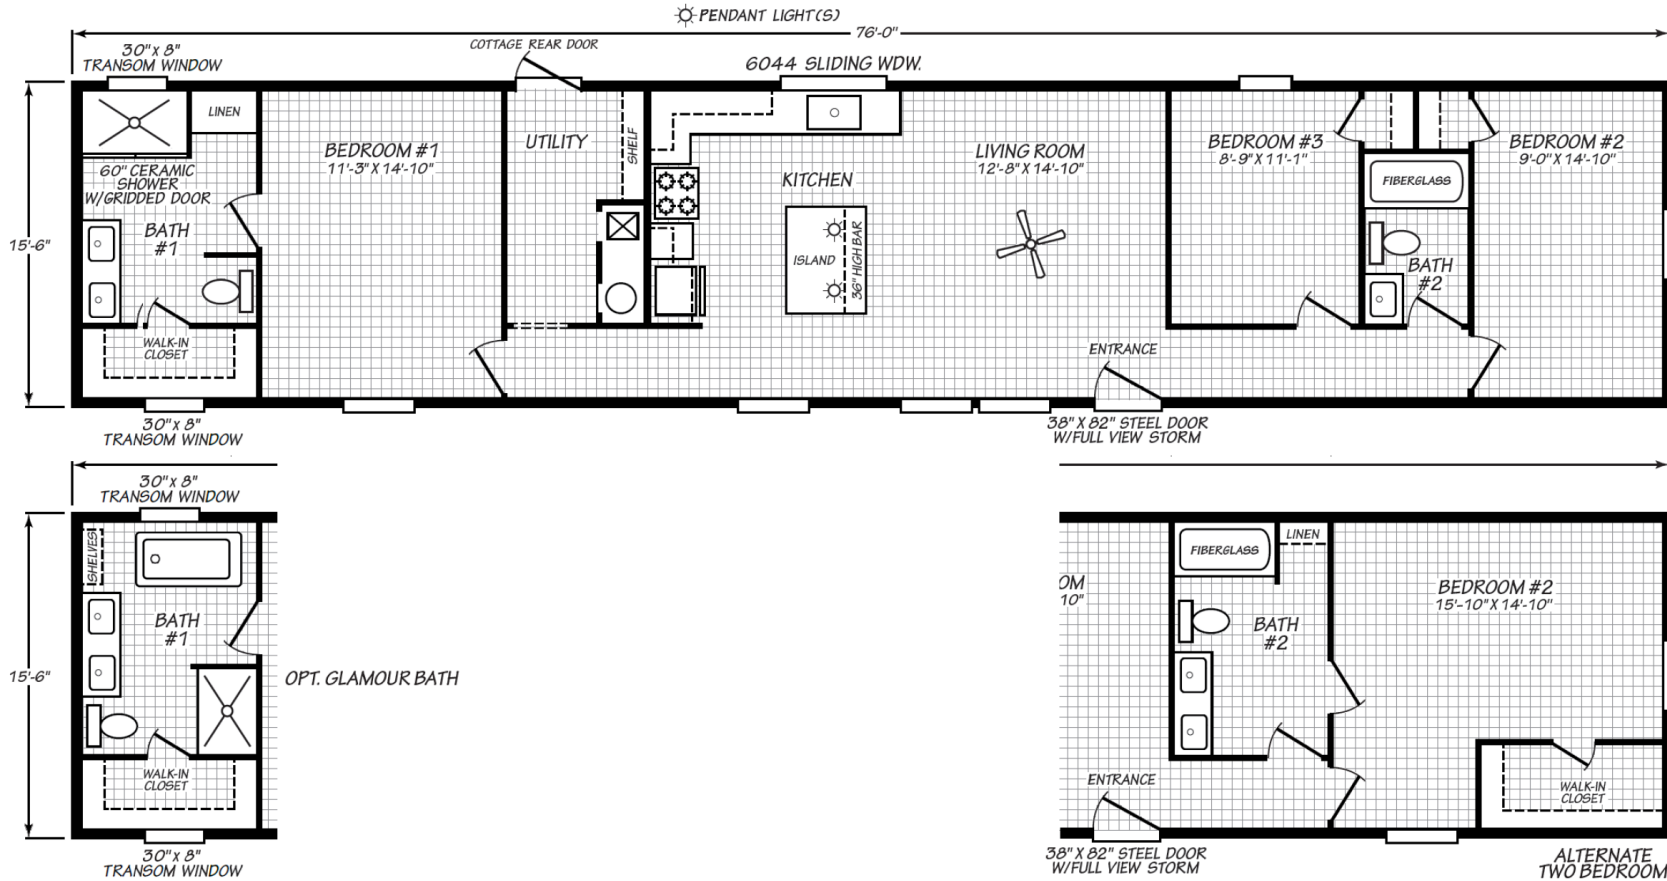

Bentley

Blue Ridge Single Series

1,178 SQ. FT. (Approximate) 3 Bedrooms, 2 Baths

Last Updated: 6-26-24

FACTORY EXPO HOME CENTERS

90 Weaver Street
Rocky Mount, VA 24151

FactoryExpoMobileHomes.com | 1-800-574-8523