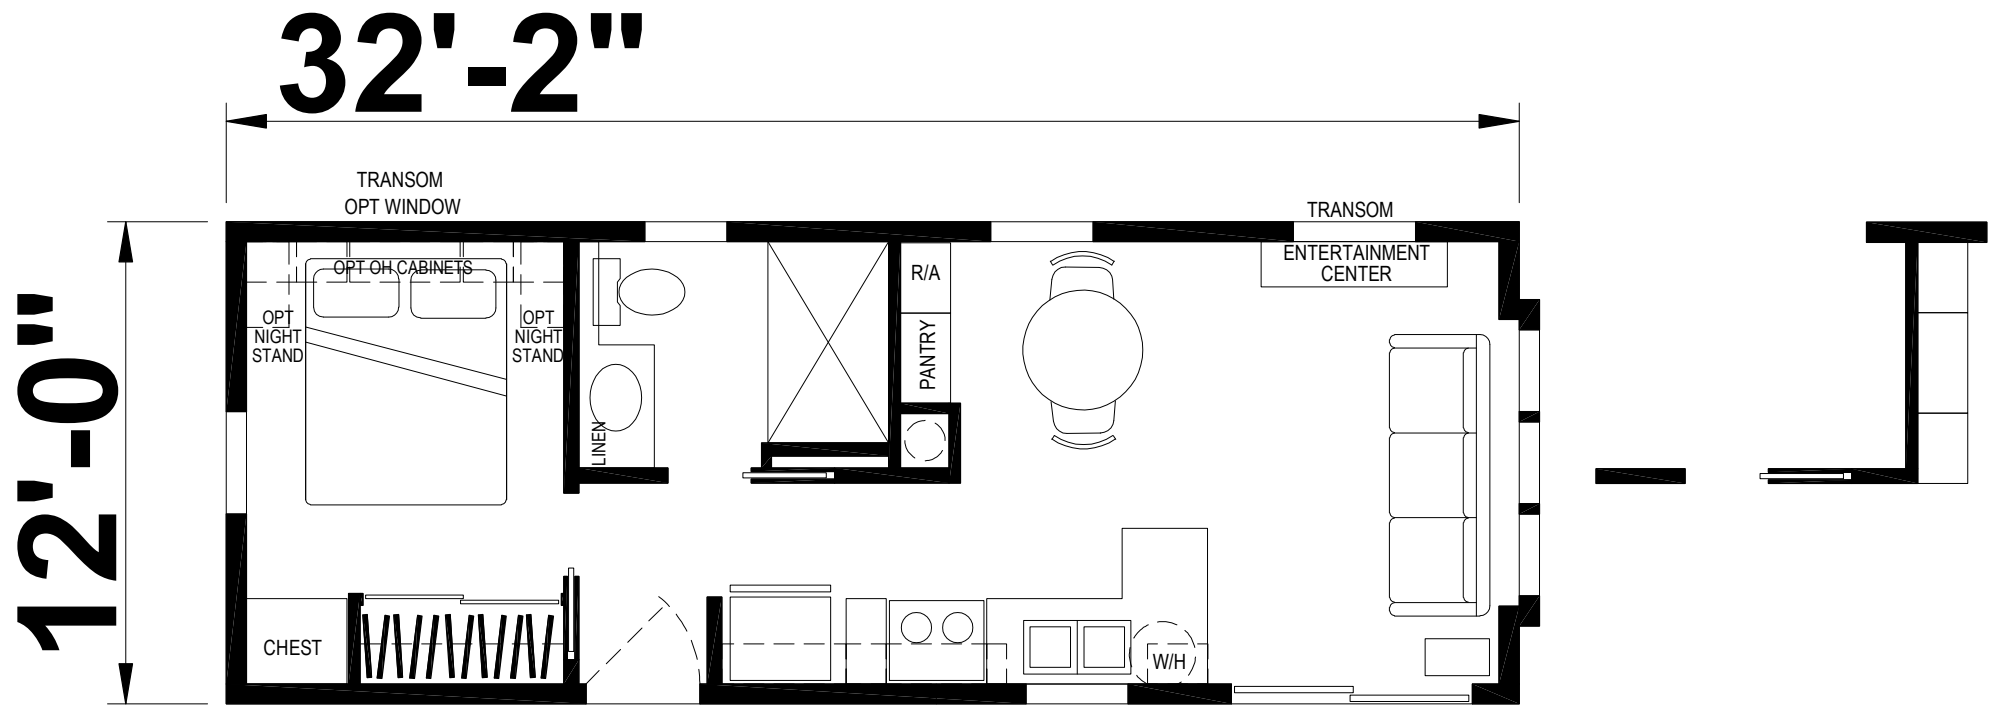

Royerton

Palm Bay Park Model Series

389 SQ. FT. (Approximate) 1 Bedroom, 1 Bath

Last Updated: 10-29-24

FACTORY EXPO HOME CENTERS
 1230 SW 10th St.
 Ocala, FL 34471

OC.ParkModelsDirect.com | 1-800-959-3649

IMPORTANT: Alta Cima Corp reserves the right to modify, cancel or substitute products or features of this event at any time without prior notice or obligation. Pictures and other promotional materials are representative and may depict or contain floor plans, square footages, elevations, options, upgrades, extra design features, decorations, floor coverings, specialty light fixtures, custom paint and wall coverings, window treatments, landscaping, sound and alarm systems, furnishings, appliances, and other designer/decorator features and amenities that are not included as part of the home and/or may not be available at all locations. Home, pricing and community information is subject to change, and homes to prior sale, at any time without notice or obligation. ©2020 Alta Cima Corp. All rights reserved.