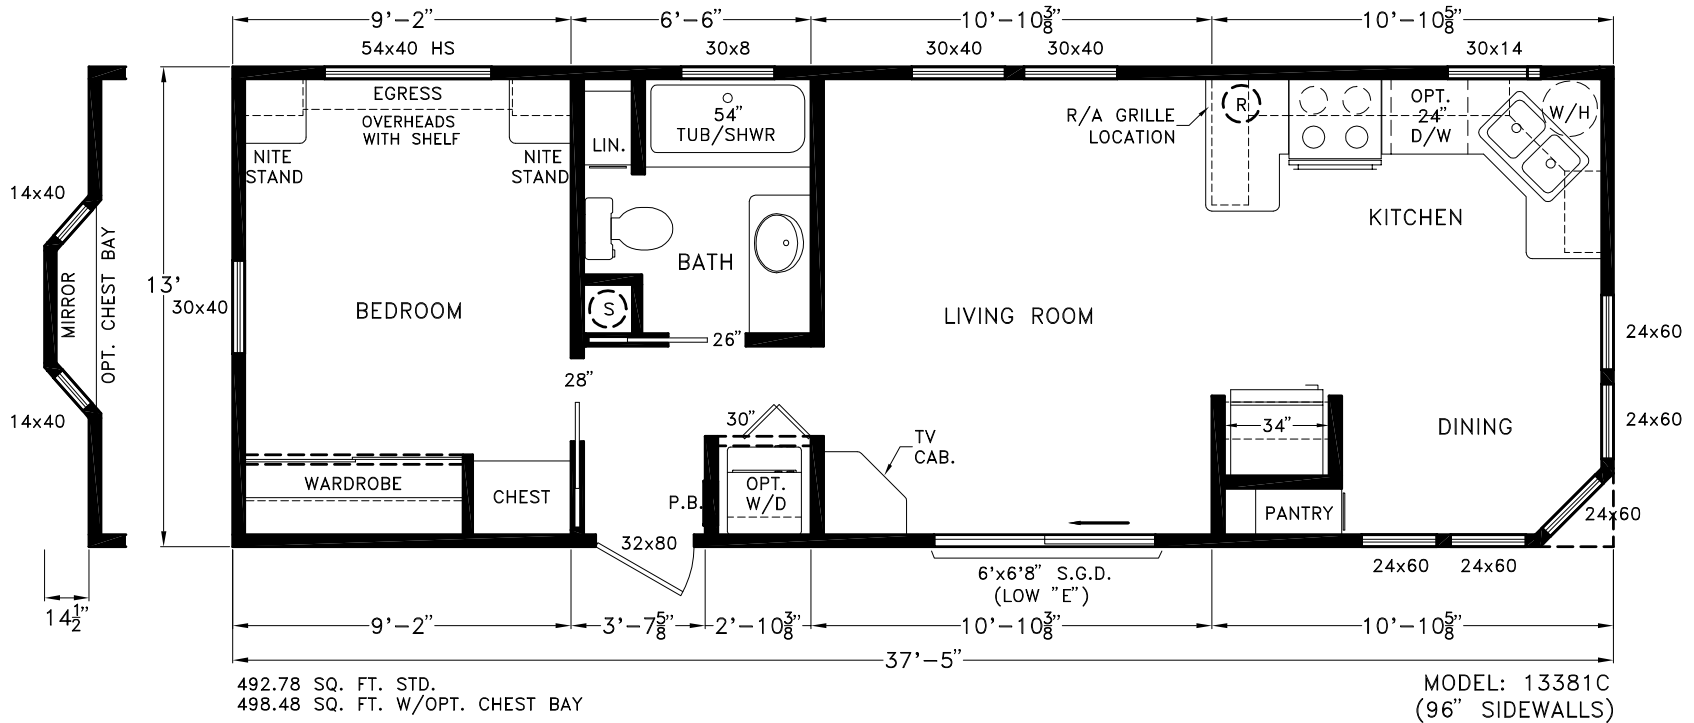

# Wimco

Coastal Cottage Series

494 SQ. FT. (Approximate) 1 Bedroom, 1 Bath

Last Updated: 2-9-21

**FACTORY EXPO HOME CENTERS**  
931 NW 37th Ave.  
Ocala, Florida 34475

**CE.ParkModelsDirect.com | 1-800-965-7521**