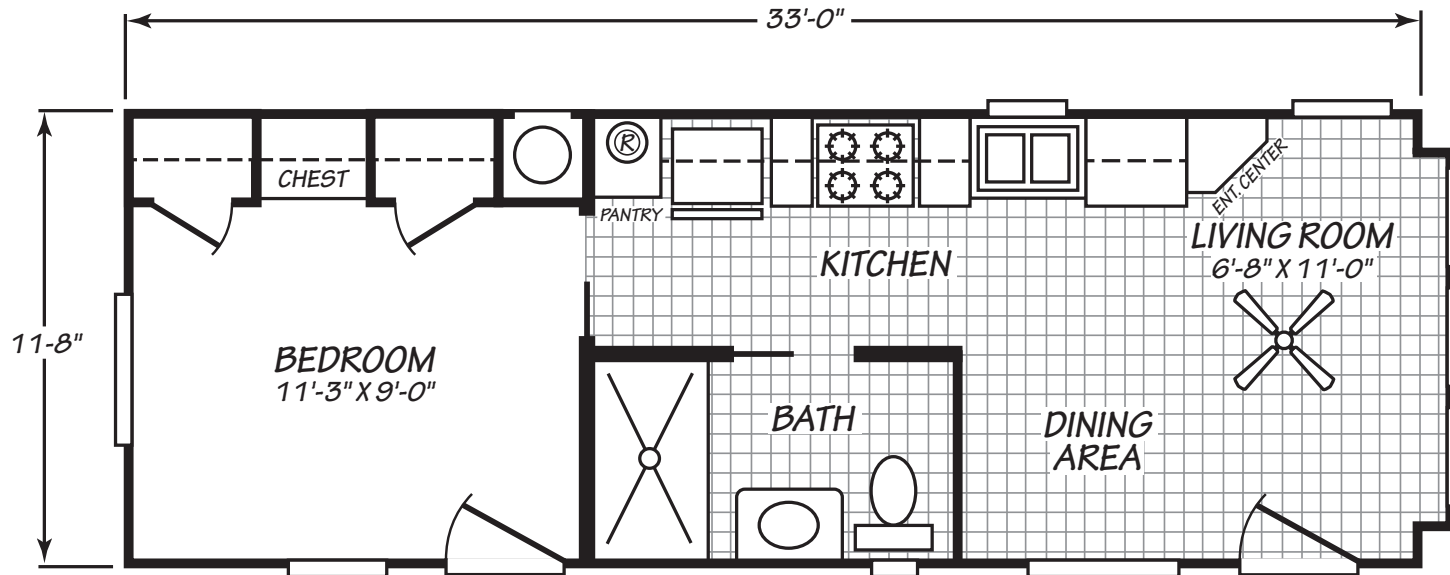

Rashford

Eagle Non-Loft Series

399 SQ. FT. (Approximate) 1 Bedroom, 1 Bath

Last Updated: 6-20-23

FACTORY EXPO HOME CENTERS
 931 NW 37th Ave.
 Ocala, Florida 34475

CE.ParkModelsDirect.com | 1-800-965-7521

IMPORTANT: Alta Cima Corp reserves the right to modify, cancel or substitute products or features of this event at any time without prior notice or obligation. Pictures and other promotional materials are representative and may depict or contain floor plans, square footages, elevations, options, upgrades, extra design features, decorations, floor coverings, specialty light fixtures, custom paint and wall coverings, window treatments, landscaping, sound and alarm systems, furnishings, appliances, and other designer/decorator features and amenities that are not included as part of the home and/or may not be available at all locations. Home, pricing and community information is subject to change, and homes to prior sale, at any time without notice or obligation. ©2020 Alta Cima Corp. All rights reserved.