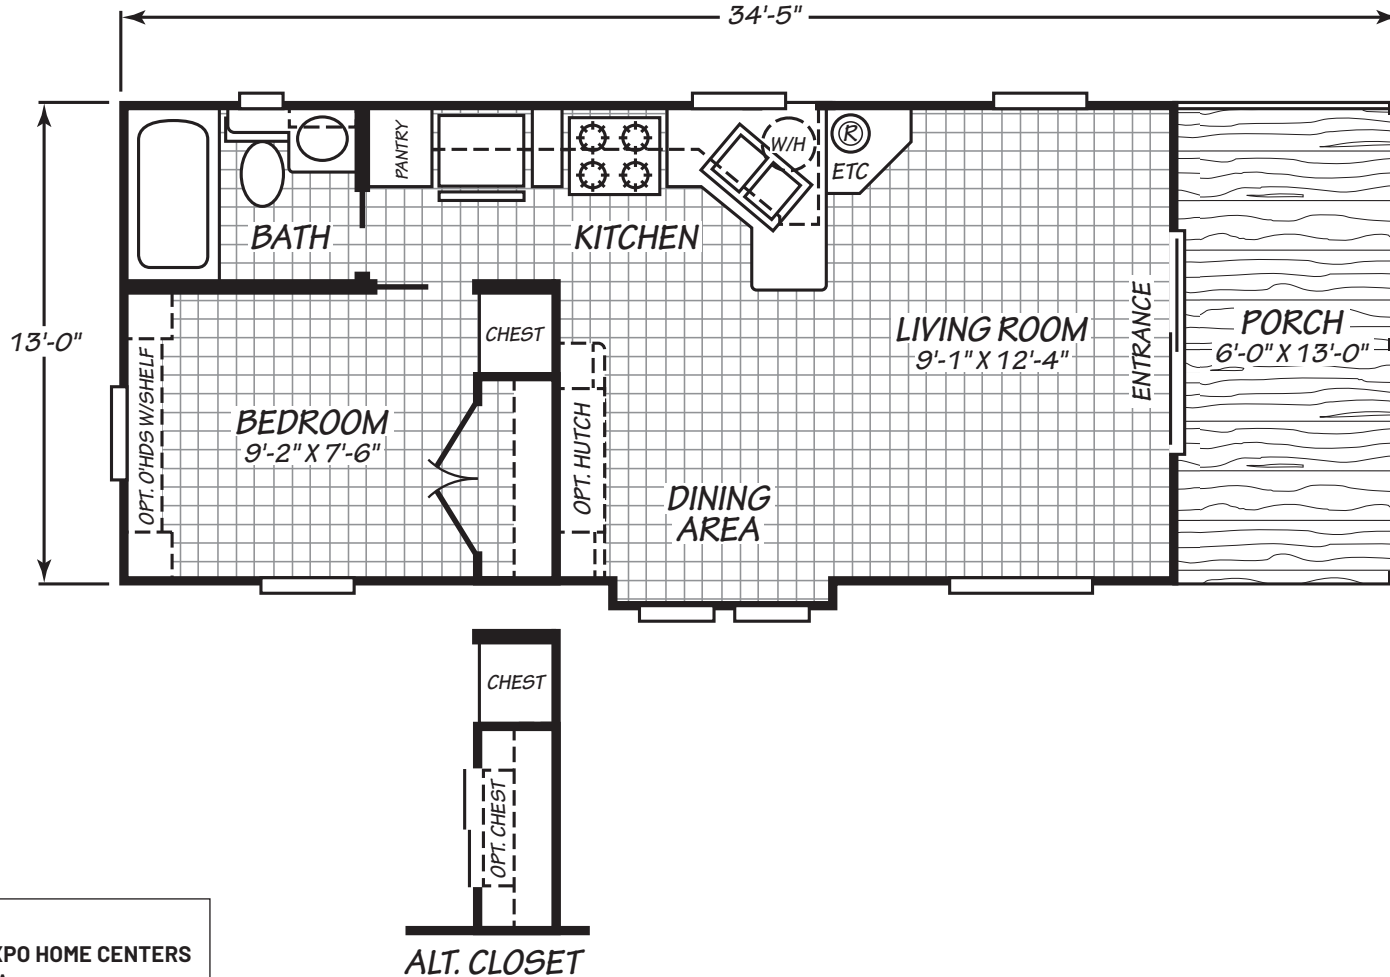

Laverne

Eagle Non-Loft Series

395 SQ. FT. (Approximate) 1 Bedroom, 1 Bath

Last Updated: 6-20-23

FACTORY EXPO HOME CENTERS
 931 NW 37th Ave.
 Ocala, Florida 34475

CE.ParkModelsDirect.com | 1-800-965-7521

IMPORTANT: Alta Cima Corp reserves the right to modify, cancel or substitute products or features of this event at any time without prior notice or obligation. Pictures and other promotional materials are representative and may depict or contain floor plans, square footages, elevations, options, upgrades, extra design features, decorations, floor coverings, specialty light fixtures, custom paint and wall coverings, window treatments, landscaping, sound and alarm systems, furnishings, appliances, and other designer/decorator features and amenities that are not included as part of the home and/or may not be available at all locations. Home, pricing and community information is subject to change, and homes to prior sale, at any time without notice or obligation. ©2020 Alta Cima Corp. All rights reserved.