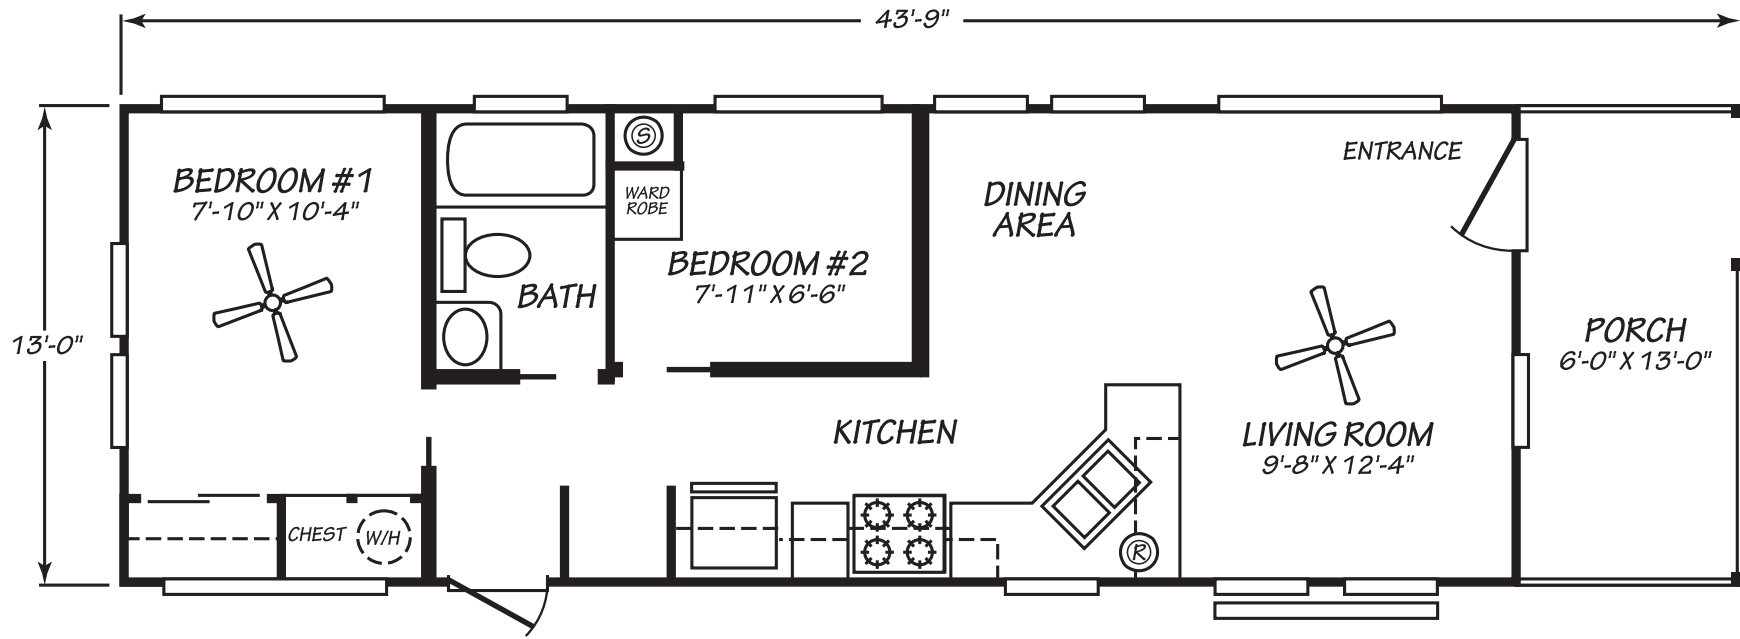

Dalkeith

Hawk Series

490 SQ. FT. (Approximate) 2 Bedroom, 1 Bath

Last Updated: 4-2-24

FACTORY EXPO HOME CENTERS
931 NW 37th Ave.
Ocala, Florida 34475

MHFactoryDirect.com | 1-800-965-7521

IMPORTANT: Alta Cima Corp reserves the right to modify, cancel or substitute products or features of this event at any time without prior notice or obligation. Pictures and other promotional materials are representative and may depict or contain floor plans, square footages, elevations, options, upgrades, extra design features, decorations, floor coverings, specialty light fixtures, custom paint and wall coverings, window treatments, landscaping, sound and alarm systems, furnishings, appliances, and other designer/decorator features and amenities that are not included as part of the home and/or may not be available at all locations. Home, pricing and community information is subject to change, and homes to prior sale, at any time without notice or obligation. ©2020 Alta Cima Corp. All rights reserved.