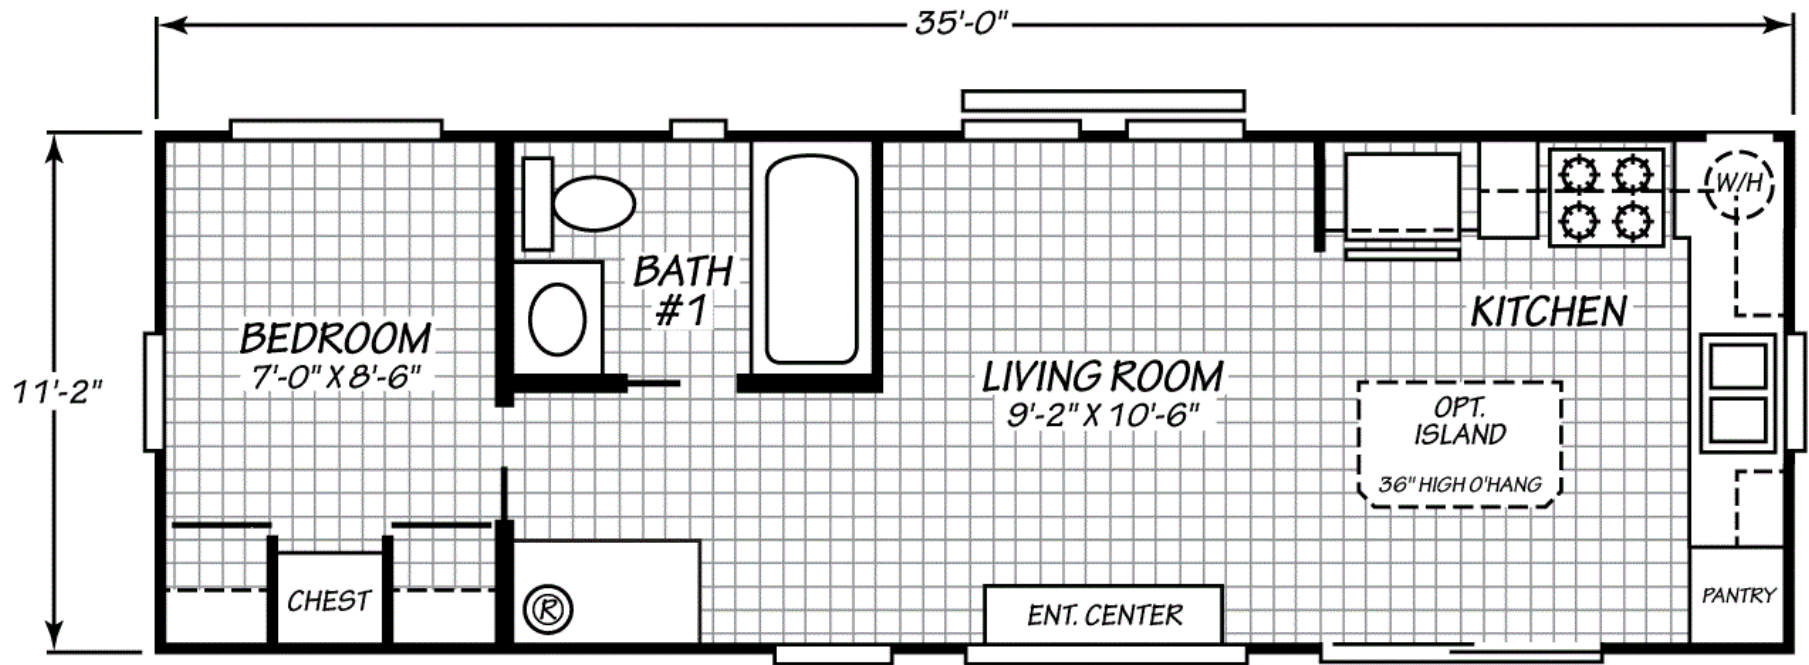

Conrad

Eagle Non-Loft Series

390 SQ. FT. (Approximate) 1 Bedroom, 1 Bath

Last Updated: 8-25-23

FACTORY EXPO HOME CENTERS
931 NW 37th Ave.
Ocala, Florida 34475

CE.ParkModelsDirect.com | 1-800-965-7521

IMPORTANT: Alta Cima Corp reserves the right to modify, cancel or substitute products or features of this event at any time without prior notice or obligation. Pictures and other promotional materials are representative and may depict or contain floor plans, square footages, elevations, options, upgrades, extra design features, decorations, floor coverings, specialty light fixtures, custom paint and wall coverings, window treatments, landscaping, sound and alarm systems, furnishings, appliances, and other designer/decorator features and amenities that are not included as part of the home and/or may not be available at all locations. Home, pricing and community information is subject to change, and homes to prior sale, at any time without notice or obligation. ©2020 Alta Cima Corp. All rights reserved.