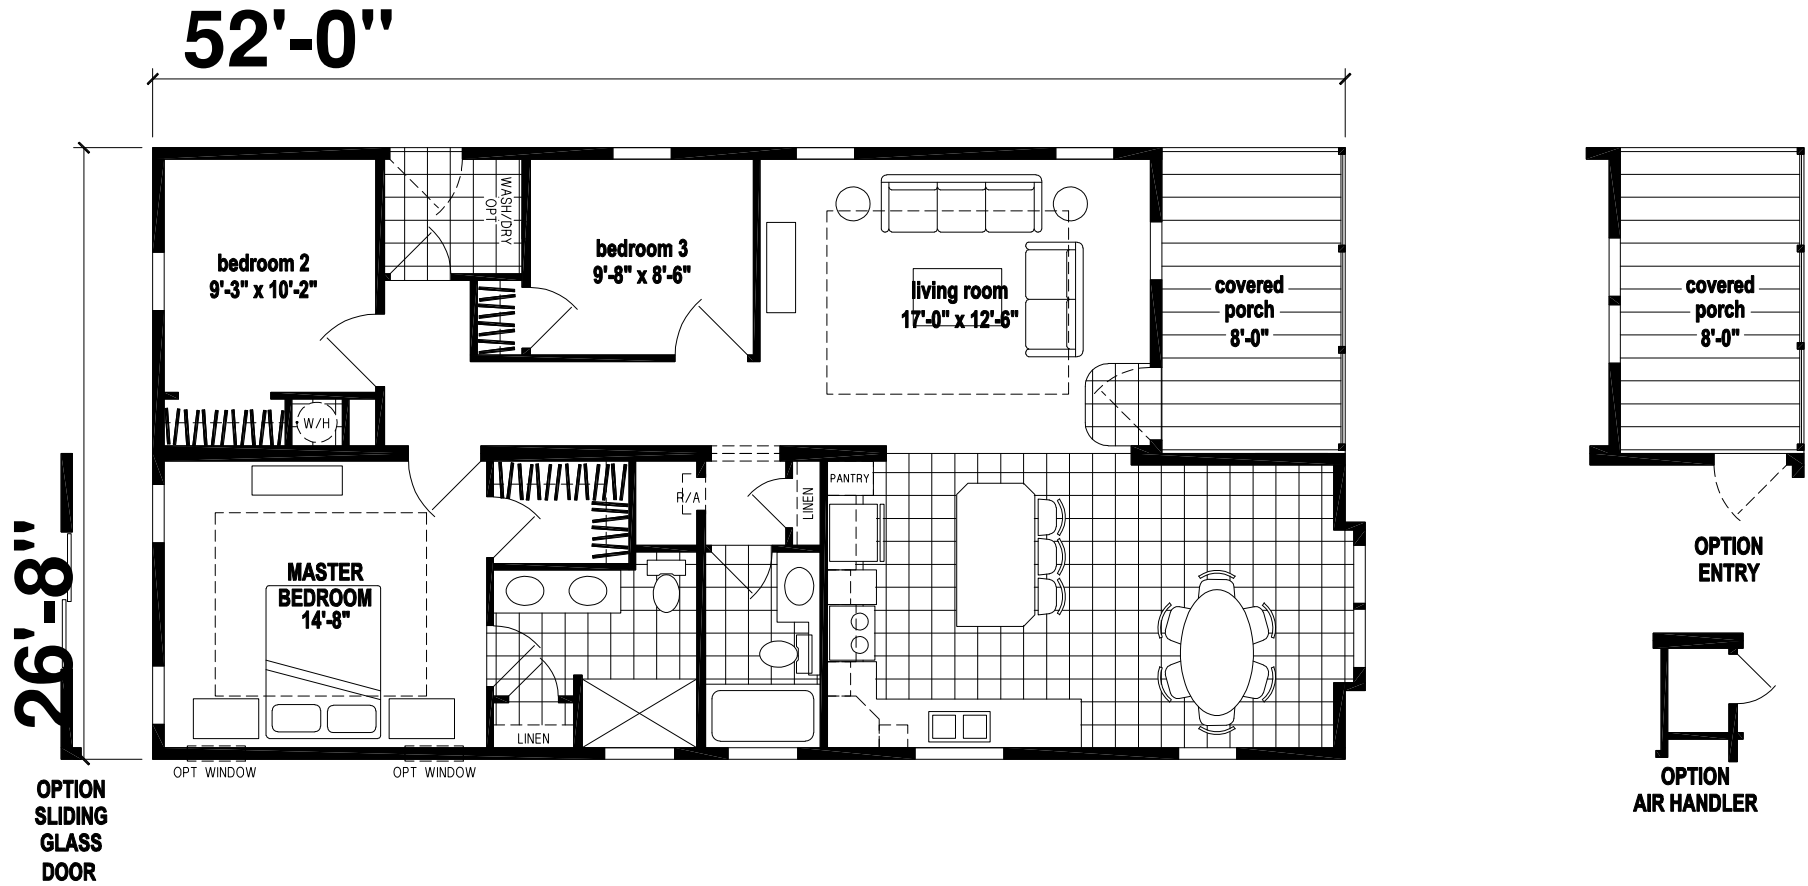

Woodville

Silver Springs Limited Series

1,378 SQ. FT. (Approximate) 3 Bedrooms, 2 Baths

Last Updated: 7-1-22

FACTORY EXPO HOME CENTERS
1230 SW 10th St.
Ocala, FL 34471

FloridaFactoryDirect.com | 1-800-748-2654