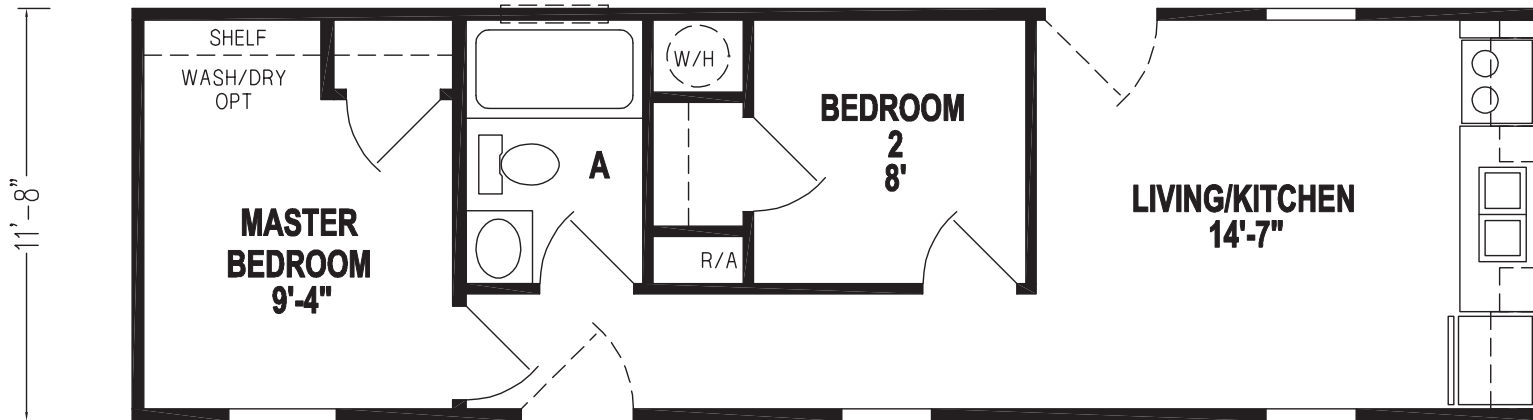

Thrifty 2

Silver Springs Limited Series

Factory Expo

"Factory Direct Pricing" HOME CENTERS

2 Bedroom, 1 Bath
Approx. 440 Sq. Ft.

Last Updated: 7-9-20

OPT WASHER/DRYER

I authorize Factory Expo to build my house, per this plan.