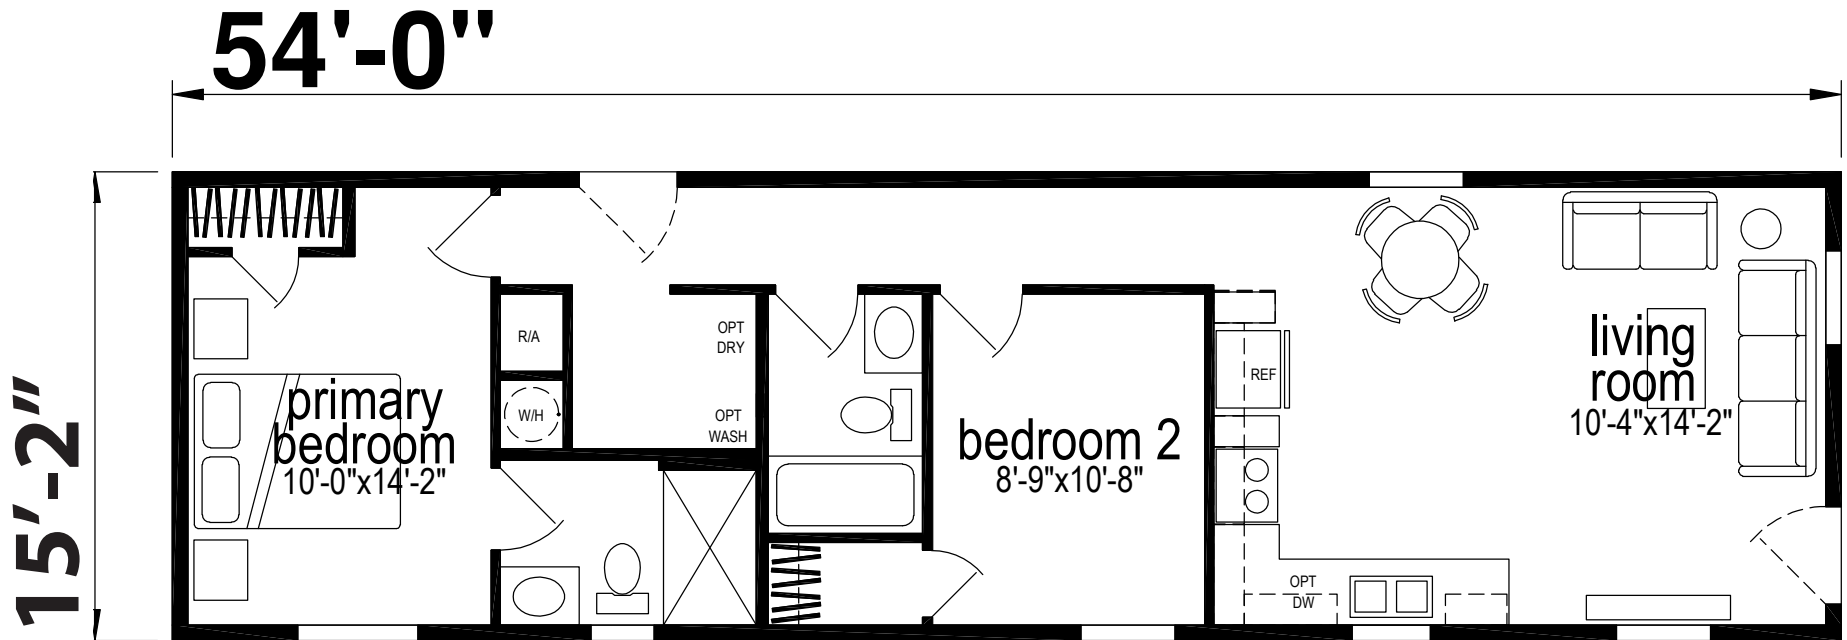

# Oakney

Palm Bay Elite Series

819 SQ. FT. (Approximate) 2 Bedroom, 2 Bath

Last Updated: 2-28-24

**FACTORY EXPO HOME CENTERS**  
1230 SW 10th St.  
Ocala, FL 34471

**FloridaFactoryDirect.com | 1-800-748-2654**