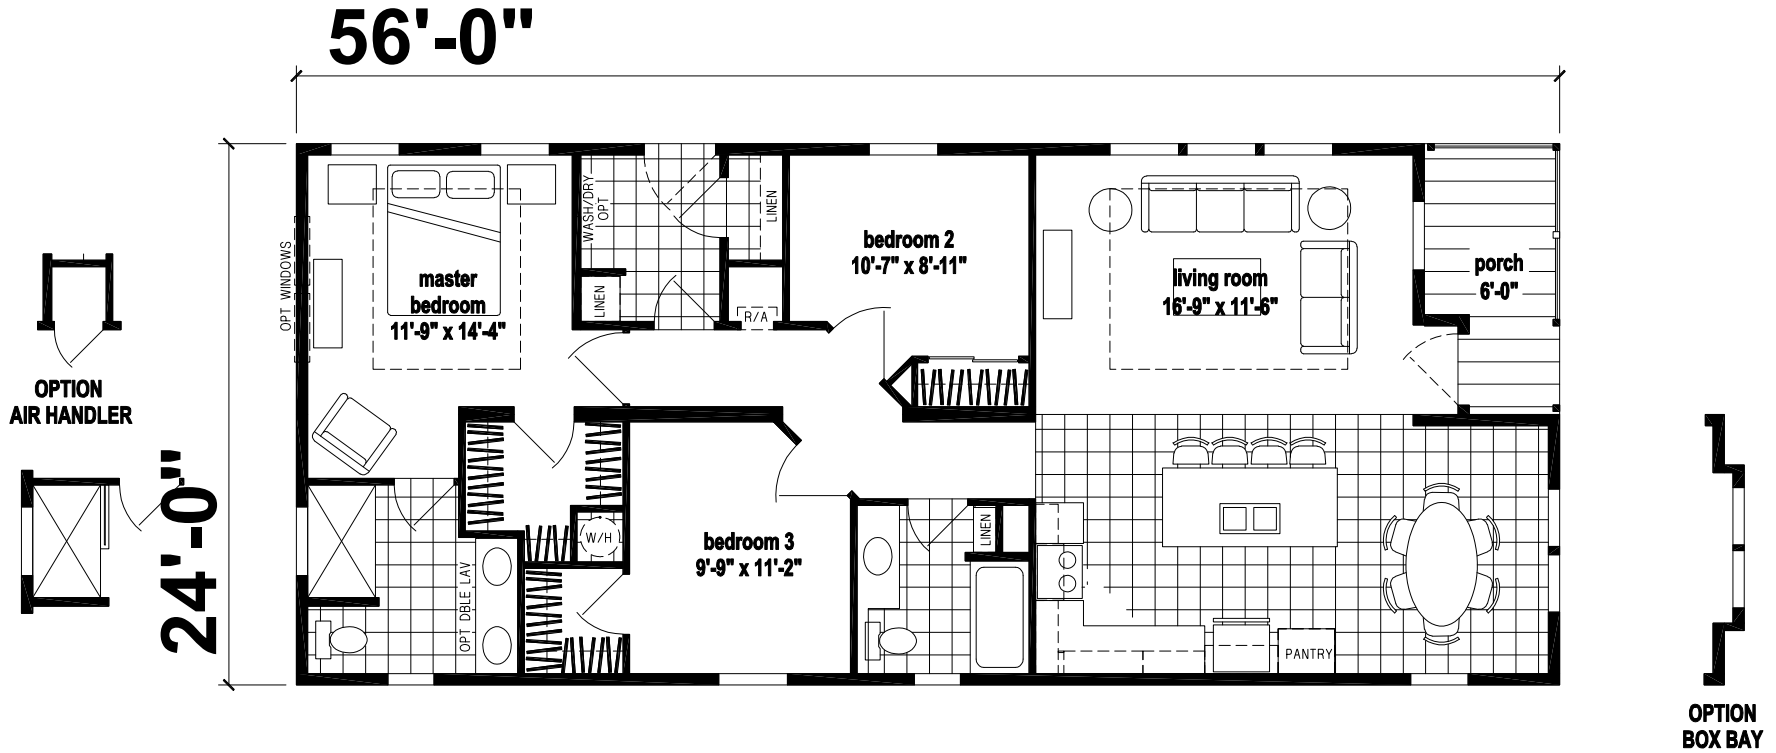

Lenia

Silver Springs Limited Series

1,279 SQ. FT. (Approximate) 3 Bedrooms, 2 Baths

Last Updated: 1-13-22

FACTORY EXPO HOME CENTERS
1230 SW 10th St.
Ocala, FL 34471

FloridaFactoryDirect.com | 1-800-748-2654