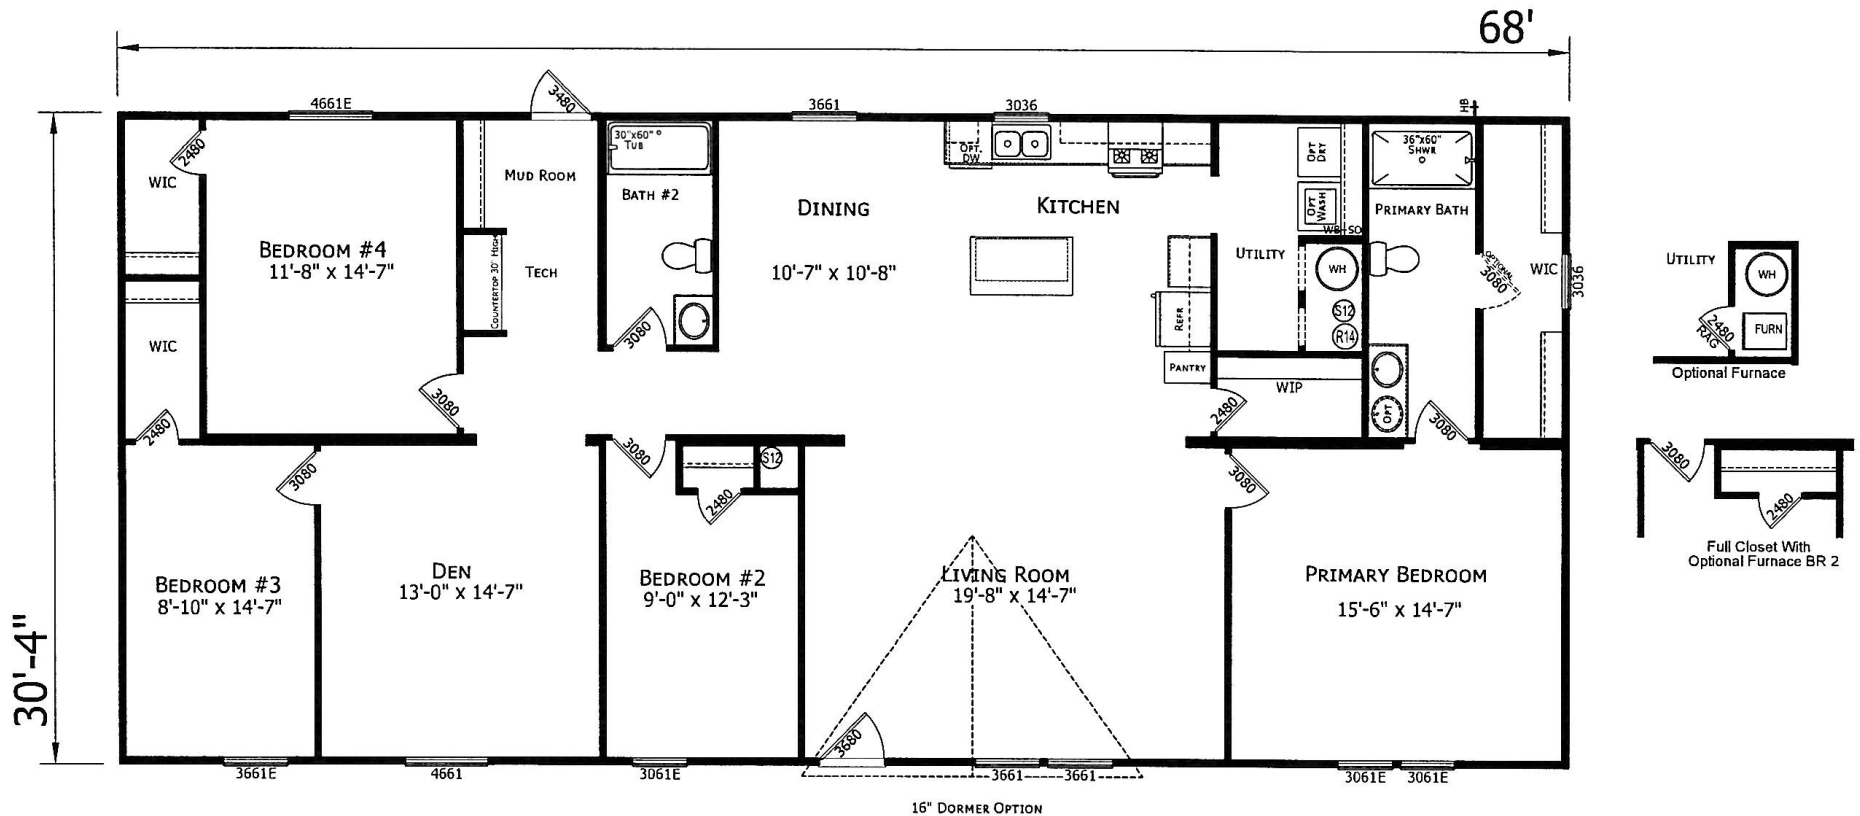

Beckville

Prime Series

2063 SQ. FT. (Approximate) 4 Bedroom, 2 Bath

Last Updated: 9-27-24

FACTORY EXPO HOME CENTERS
 1230 SW 10th St.
 Ocala, FL 34471

FloridaFactoryDirect.com | 1-800-748-2654

IMPORTANT: Alta Cima Corp reserves the right to modify, cancel or substitute products or features of this event at any time without prior notice or obligation. Pictures and other promotional materials are representative and may depict or contain floor plans, square footages, elevations, options, upgrades, extra design features, decorations, floor coverings, specialty light fixtures, custom paint and wall coverings, window treatments, landscaping, sound and alarm systems, furnishings, appliances, and other designer/decorator features and amenities that are not included as part of the home and/or may not be available at all locations. Home, pricing and community information is subject to change, and homes to prior sale, at any time without notice or obligation. ©2020 Alta Cima Corp. All rights reserved.