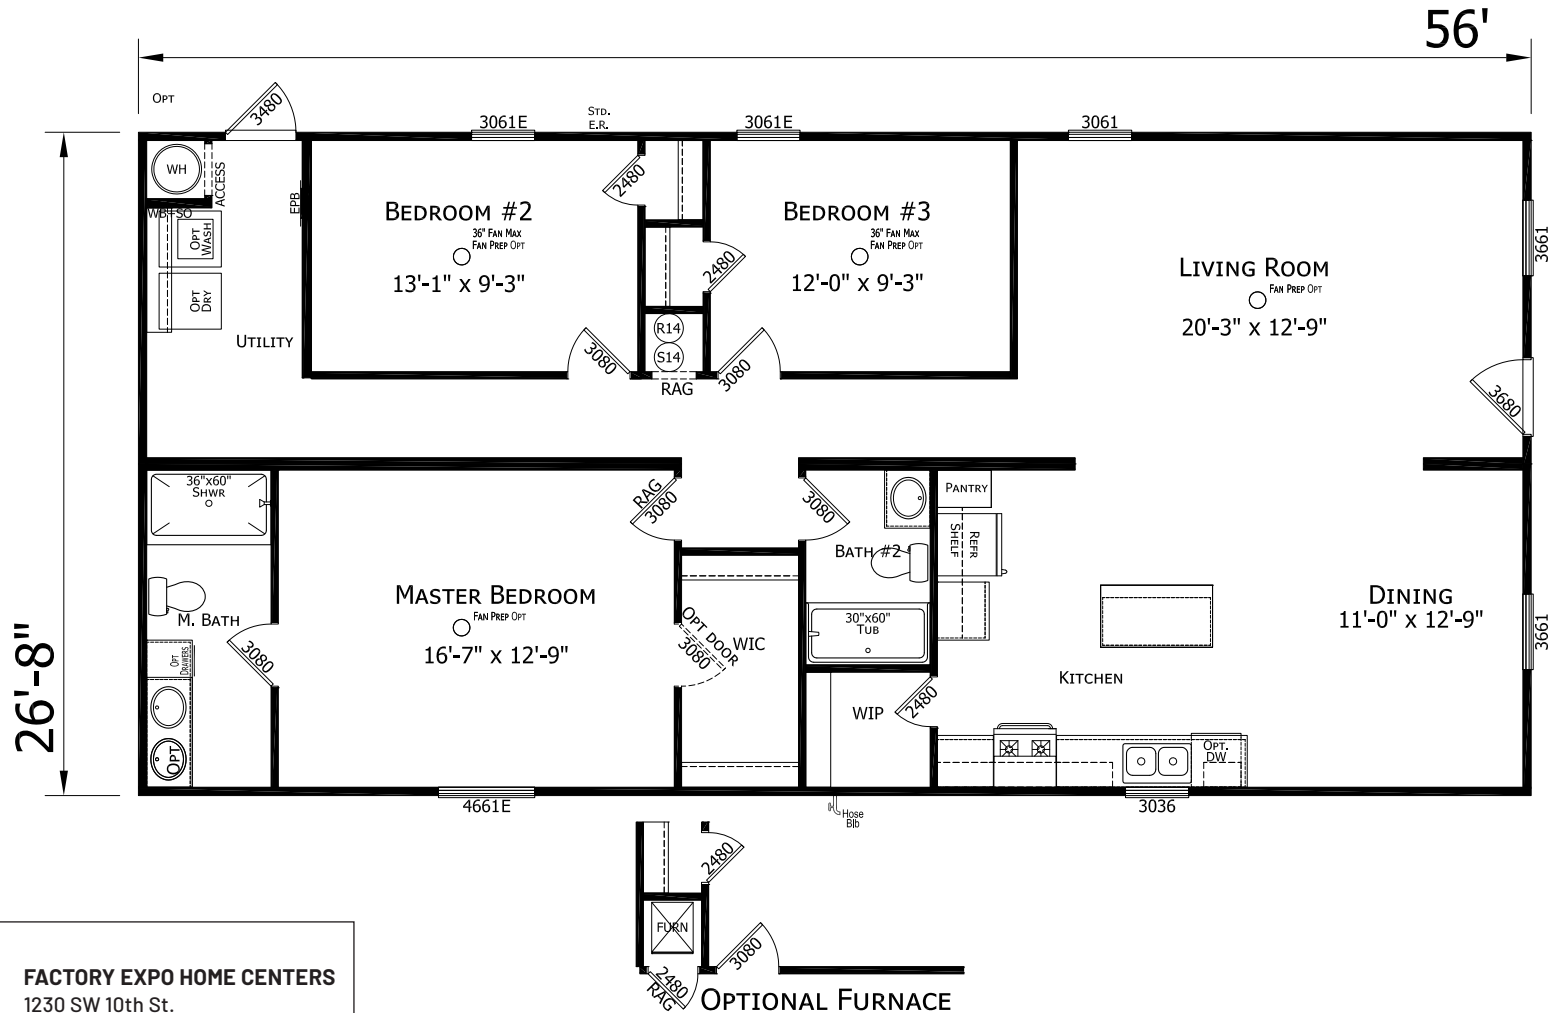

Asturias

Prime Series

1,494 SQ. FT. (Approximate) 3 Bedroom, 2 Bath

Last Updated: 6-24-24

FACTORY EXPO HOME CENTERS
 1230 SW 10th St.
 Ocala, FL 34471

FloridaFactoryDirect.com | 1-800-748-2654

IMPORTANT: Alta Cima Corp reserves the right to modify, cancel or substitute products or features of this event at any time without prior notice or obligation. Pictures and other promotional materials are representative and may depict or contain floor plans, square footages, elevations, options, upgrades, extra design features, decorations, floor coverings, specialty light fixtures, custom paint and wall coverings, window treatments, landscaping, sound and alarm systems, furnishings, appliances, and other designer/decorator features and amenities that are not included as part of the home and/or may not be available at all locations. Home, pricing and community information is subject to change, and homes to prior sale, at any time without notice or obligation. ©2020 Alta Cima Corp. All rights reserved.