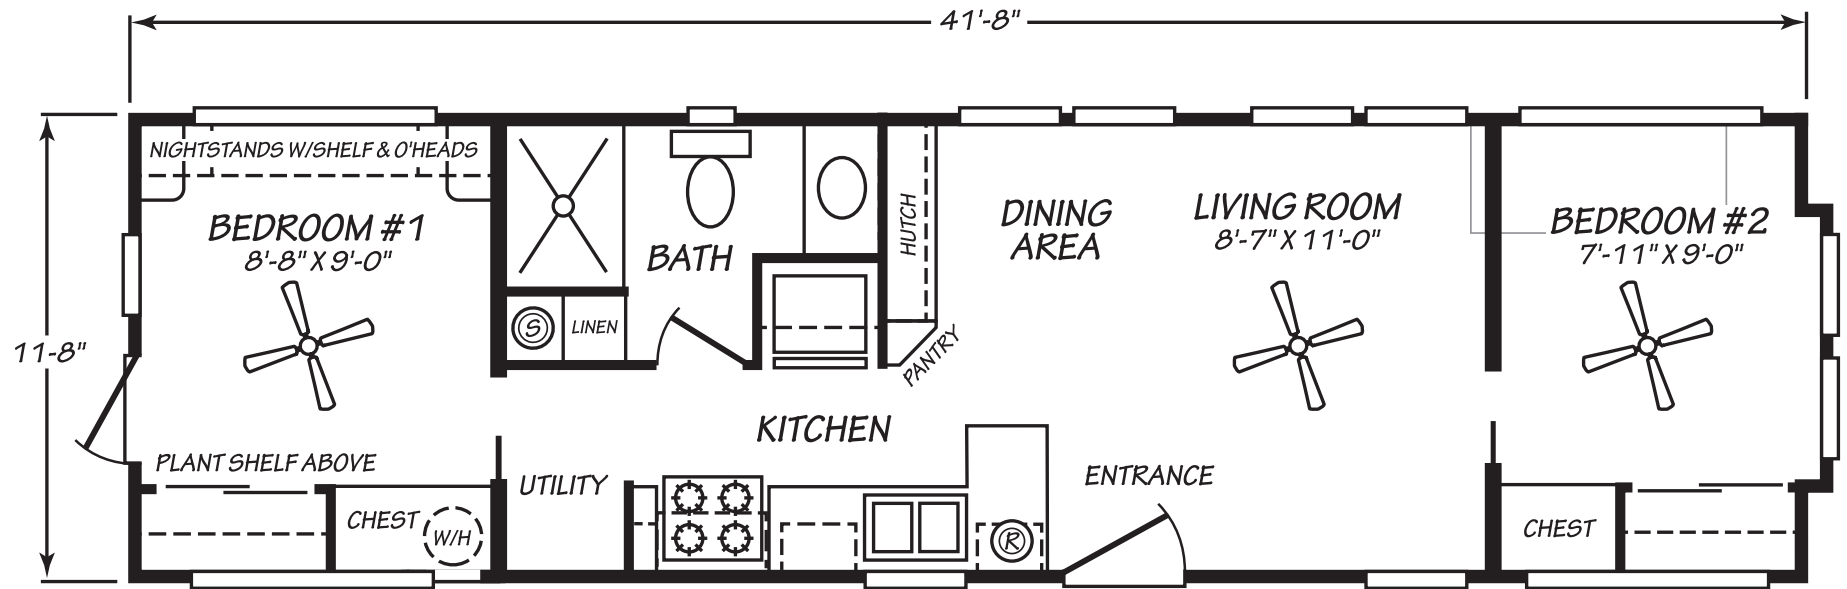

Tarkiln

Hawk Series

486 SQ. FT. (Approximate) 2 Bedroom, 1 Bath

Last Updated: 4-2-24

FACTORY EXPO HOME CENTERS
931 NW 37th Ave.
Ocala, Florida 34475

MHFactoryDirect.com | 1-800-965-7521

IMPORTANT: Alta Cima Corp reserves the right to modify, cancel or substitute products or features of this event at any time without prior notice or obligation. Pictures and other promotional materials are representative and may depict or contain floor plans, square footages, elevations, options, upgrades, extra design features, decorations, floor coverings, specialty light fixtures, custom paint and wall coverings, window treatments, landscaping, sound and alarm systems, furnishings, appliances, and other designer/decorator features and amenities that are not included as part of the home and/or may not be available at all locations. Home, pricing and community information is subject to change, and homes to prior sale, at any time without notice or obligation. ©2020 Alta Cima Corp. All rights reserved.