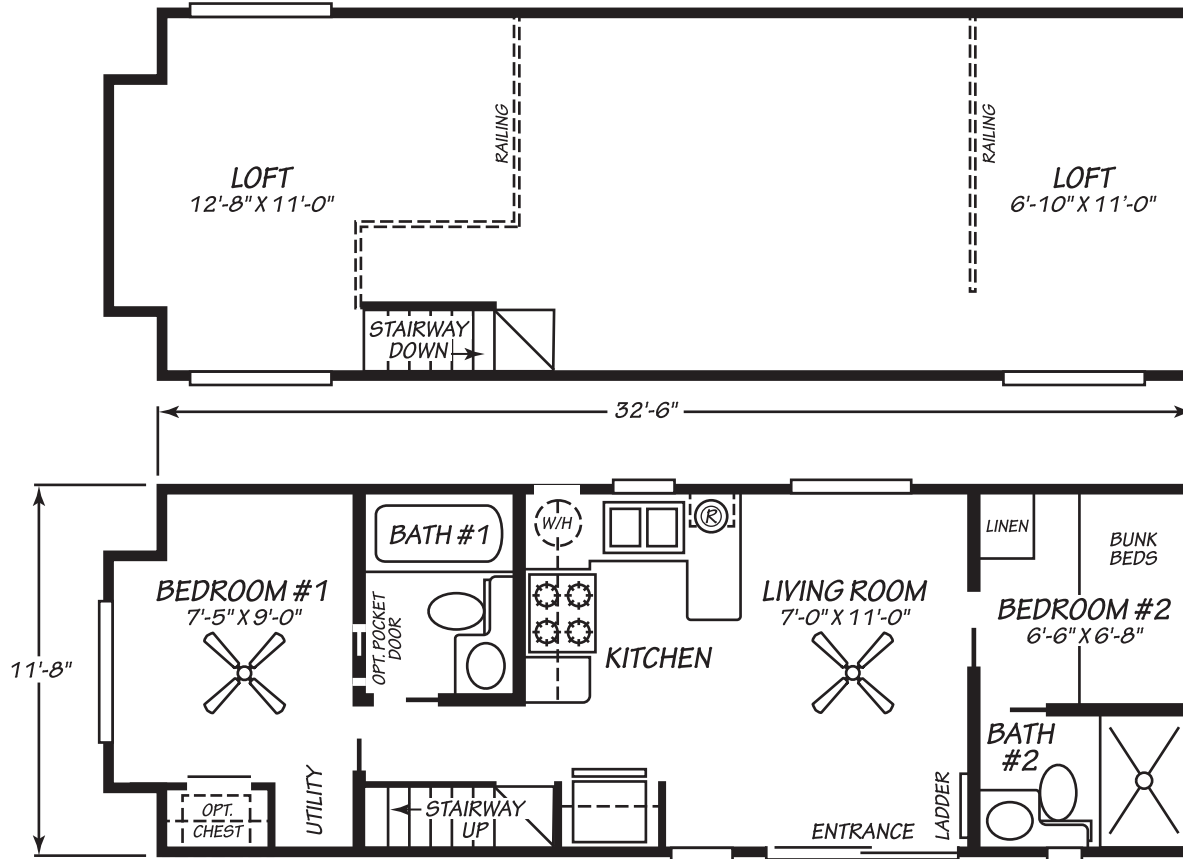

Rendon

Eagle Loft Series

379 SQ. FT. (Approximate) 2 Bedroom, 2 Bath

Last Updated: 8-27-24

FACTORY EXPO HOME CENTERS
 931 NW 37th Ave.
 Ocala, Florida 34475

CE.ParkModelsDirect.com | 1-800-965-7521

IMPORTANT: Alta Cima Corp reserves the right to modify, cancel or substitute products or features of this event at any time without prior notice or obligation. Pictures and other promotional materials are representative and may depict or contain floor plans, square footages, elevations, options, upgrades, extra design features, decorations, floor coverings, specialty light fixtures, custom paint and wall coverings, window treatments, landscaping, sound and alarm systems, furnishings, appliances, and other designer/decorator features and amenities that are not included as part of the home and/or may not be available at all locations. Home, pricing and community information is subject to change, and homes to prior sale, at any time without notice or obligation. ©2020 Alta Cima Corp. All rights reserved.