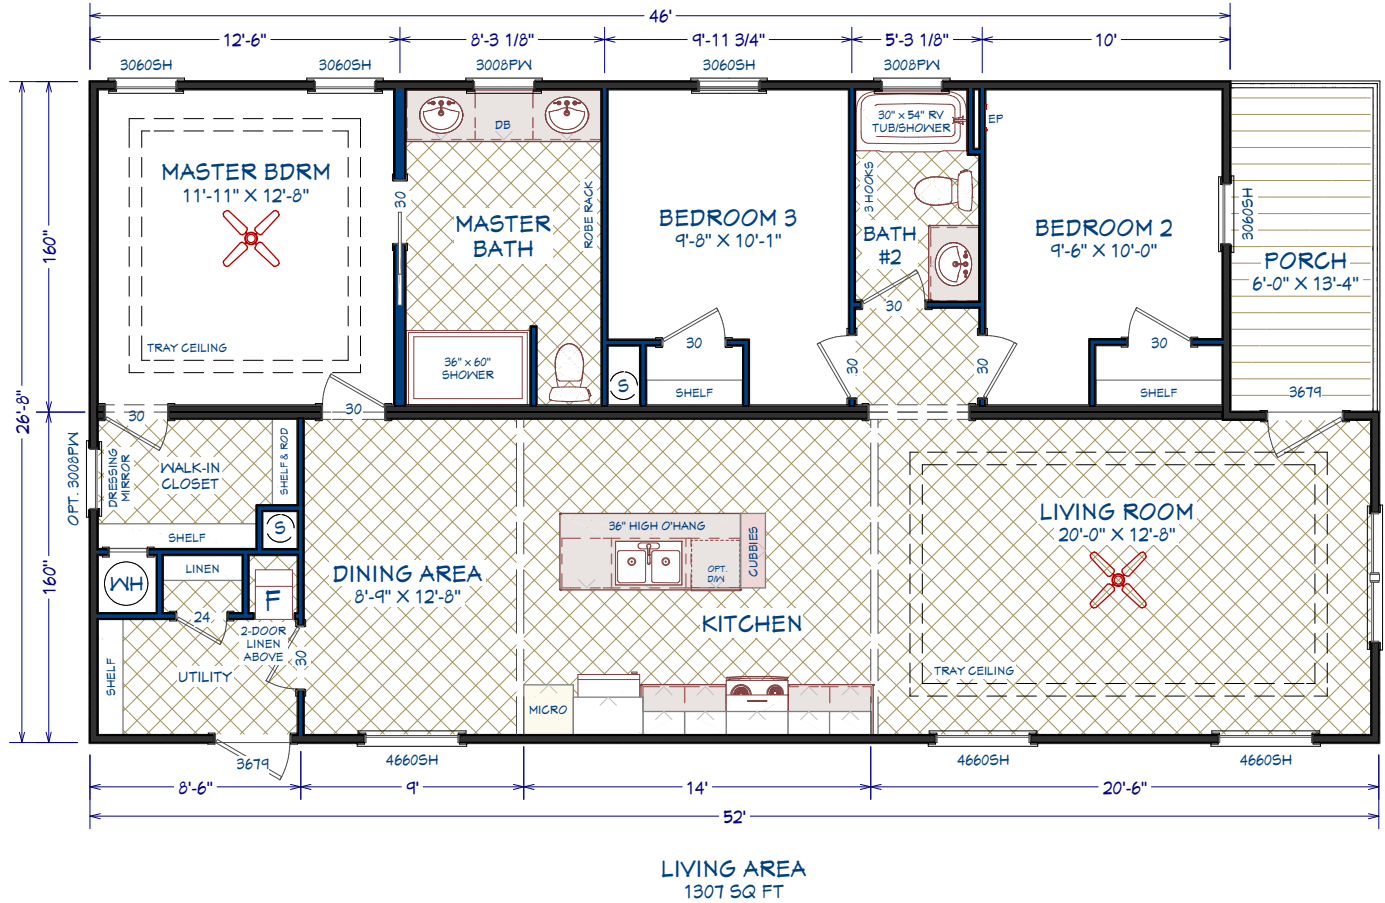

# Raiford

Cape Manor Series

1,307 SQ. FT. (Approximate) 3 Bedroom, 2 Bath

Last Updated: 6-7-21

**FACTORY EXPO HOME CENTERS**  
931 NW 37th Ave.  
Ocala, Florida 34475

**MHFactoryDirect.com | 1-800-965-7521**