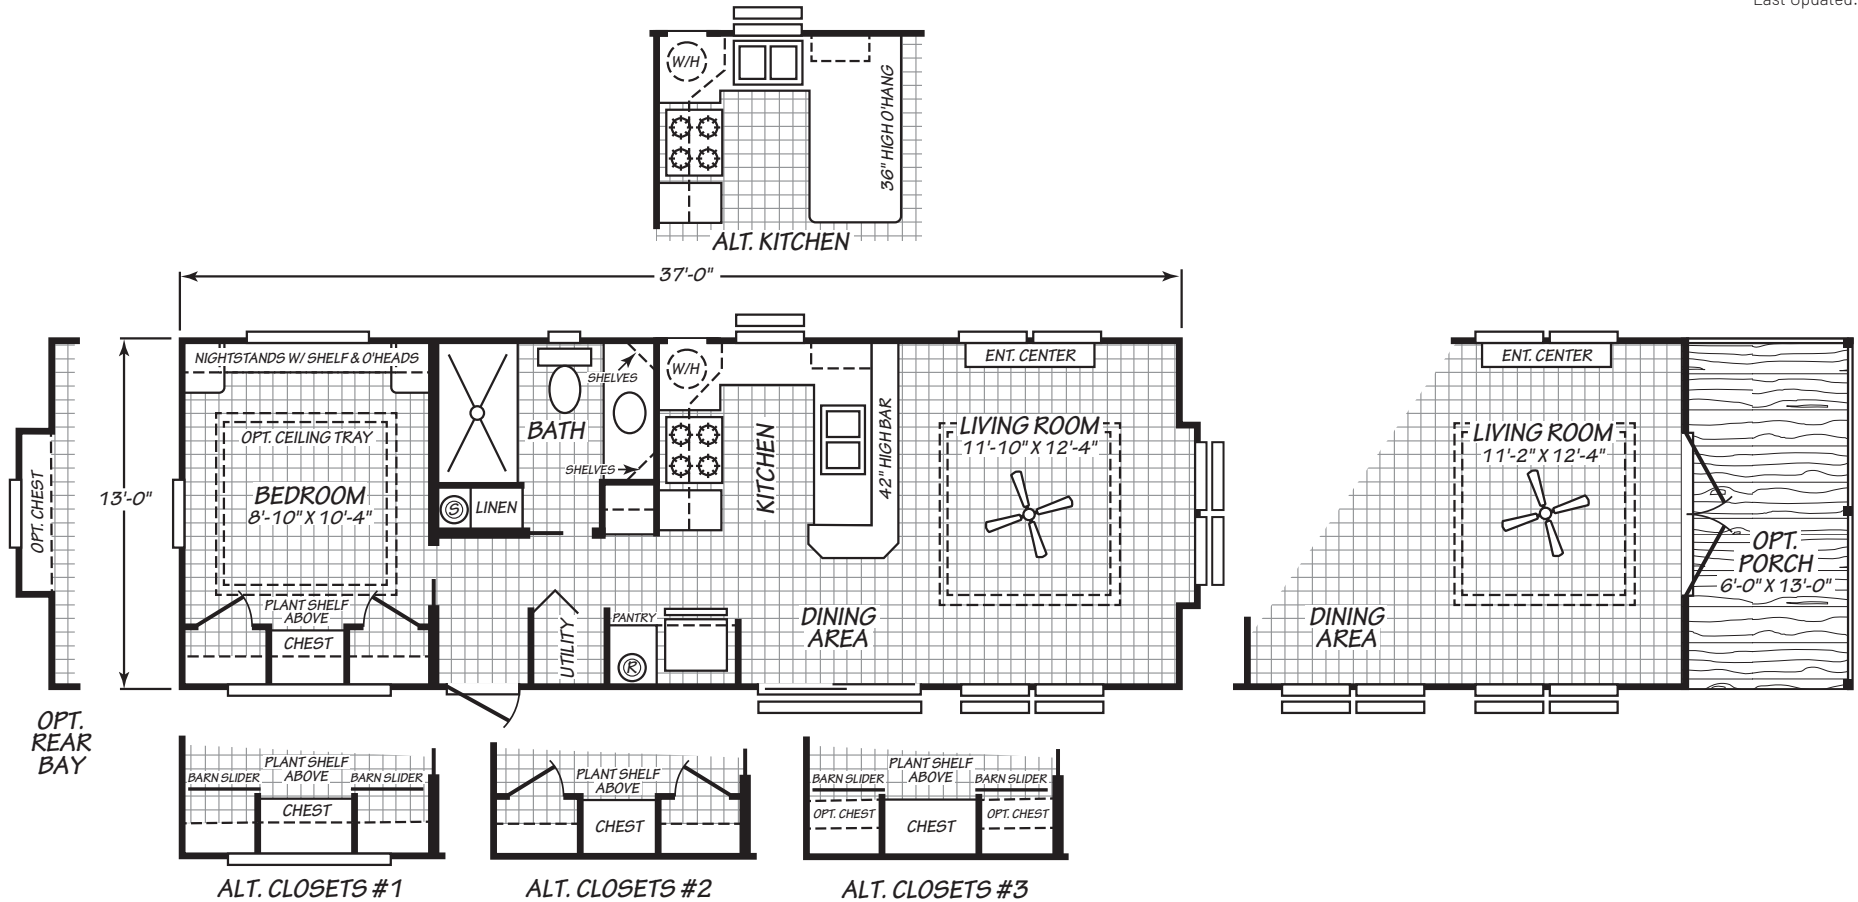

Gunnell

Hawk Elite Series

492 SQ. FT. (Approximate) 1 Bedroom, 1 Bath

Last Updated: 6-20-23

FACTORY EXPO HOME CENTERS
931 NW 37th Ave.
Ocala, Florida 34475

MHFactoryDirect.com | 1-800-965-7521

IMPORTANT: Alta Cima Corp reserves the right to modify, cancel or substitute products or features of this event at any time without prior notice or obligation. Pictures and other promotional materials are representative and may depict or contain floor plans, square footages, elevations, options, upgrades, extra design features, decorations, floor coverings, specialty light fixtures, custom paint and wall coverings, window treatments, landscaping, sound and alarm systems, furnishings, appliances, and other designer/decorator features and amenities that are not included as part of the home and/or may not be available at all locations. Home, pricing and community information is subject to change, and homes to prior sale, at any time without notice or obligation. ©2020 Alta Cima Corp. All rights reserved.