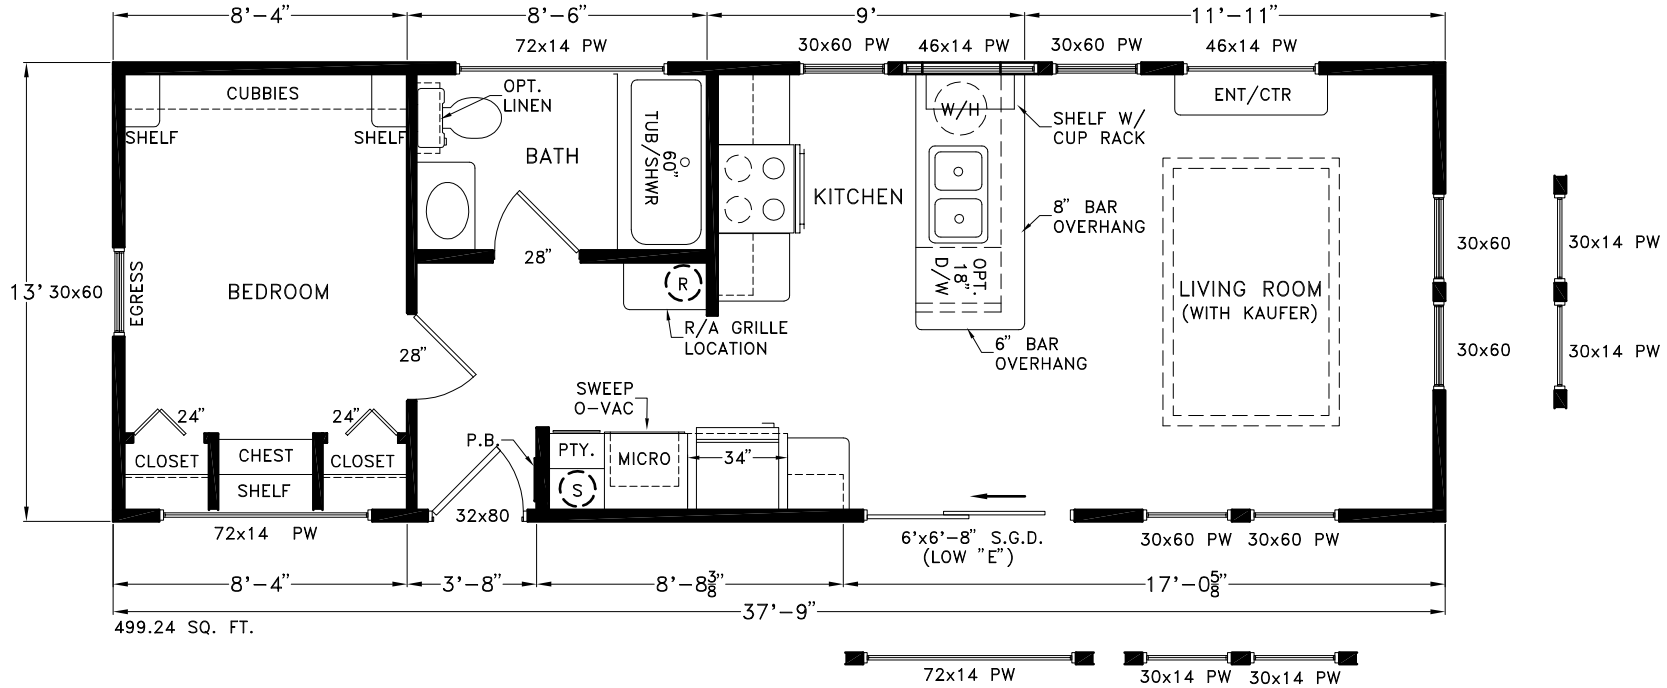

# Clyatt

Lake Charles Series

499 SQ. FT. (Approximate) 1 Bedroom, 1 Bath

Last Updated: 1-27-21

(108" FLAT CEILING, W/13'8" WIDE ROOF)

**FACTORY EXPO HOME CENTERS**  
931 NW 37th Ave.  
Ocala, Florida 34475