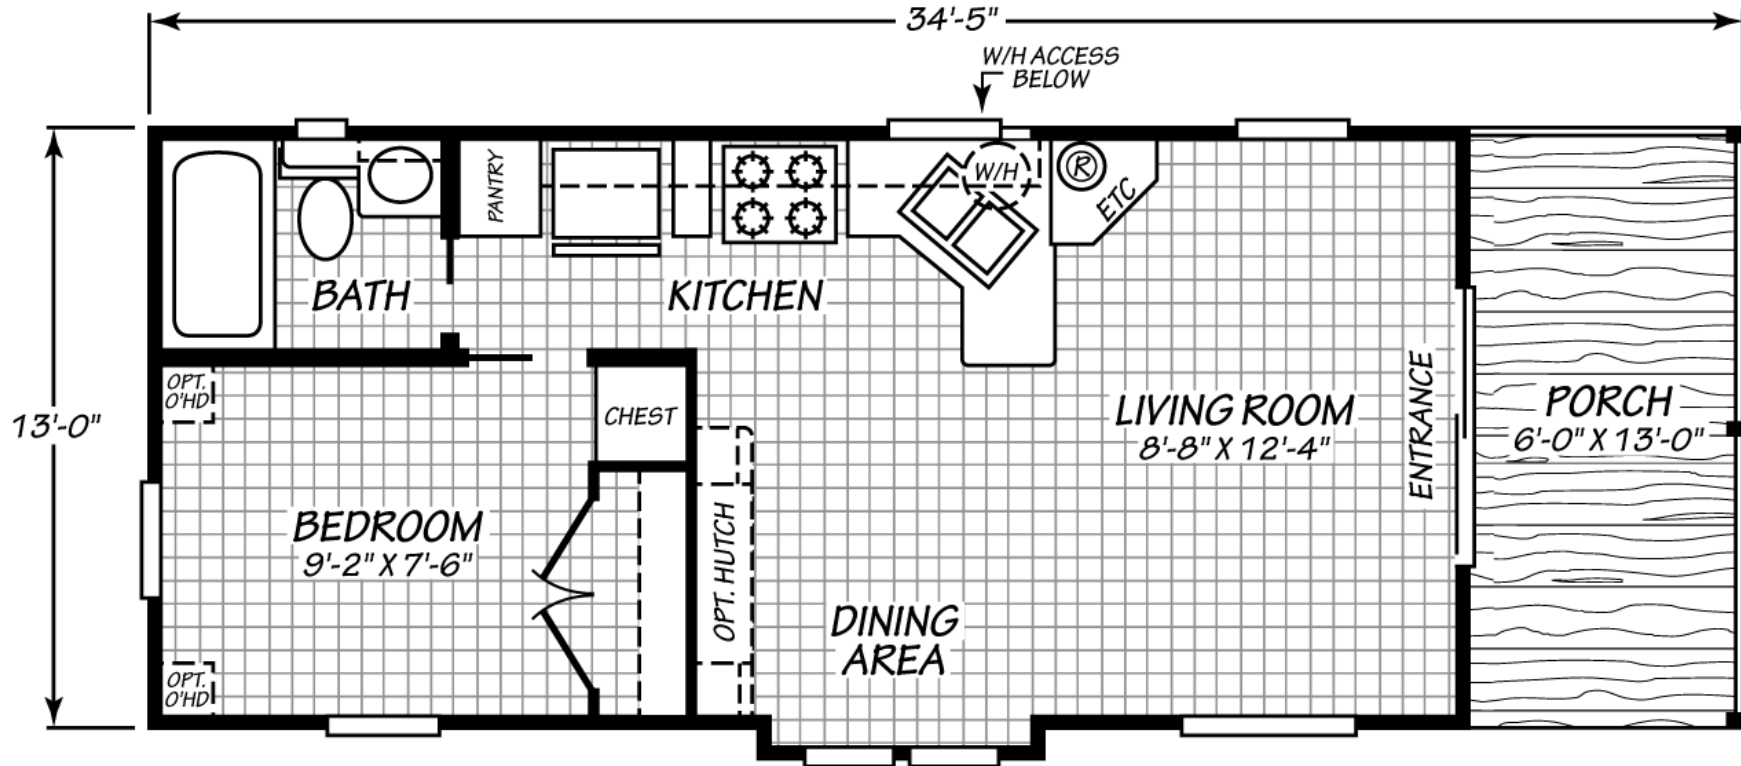

Bree

Eagle Non-Loft Series

377 SQ. FT. (Approximate) 1 Bedroom, 1 Bath

Last Updated: 7-25-24

FACTORY EXPO HOME CENTERS
931 NW 37th Ave.
Ocala, Florida 34475

CE.ParkModelsDirect.com | 1-800-965-7521

IMPORTANT: Alta Cima Corp reserves the right to modify, cancel or substitute products or features of this event at any time without prior notice or obligation. Pictures and other promotional materials are representative and may depict or contain floor plans, square footages, elevations, options, upgrades, extra design features, decorations, floor coverings, specialty light fixtures, custom paint and wall coverings, window treatments, landscaping, sound and alarm systems, furnishings, appliances, and other designer/decorator features and amenities that are not included as part of the home and/or may not be available at all locations. Home, pricing and community information is subject to change, and homes to prior sale, at any time without notice or obligation. ©2020 Alta Cima Corp. All rights reserved.