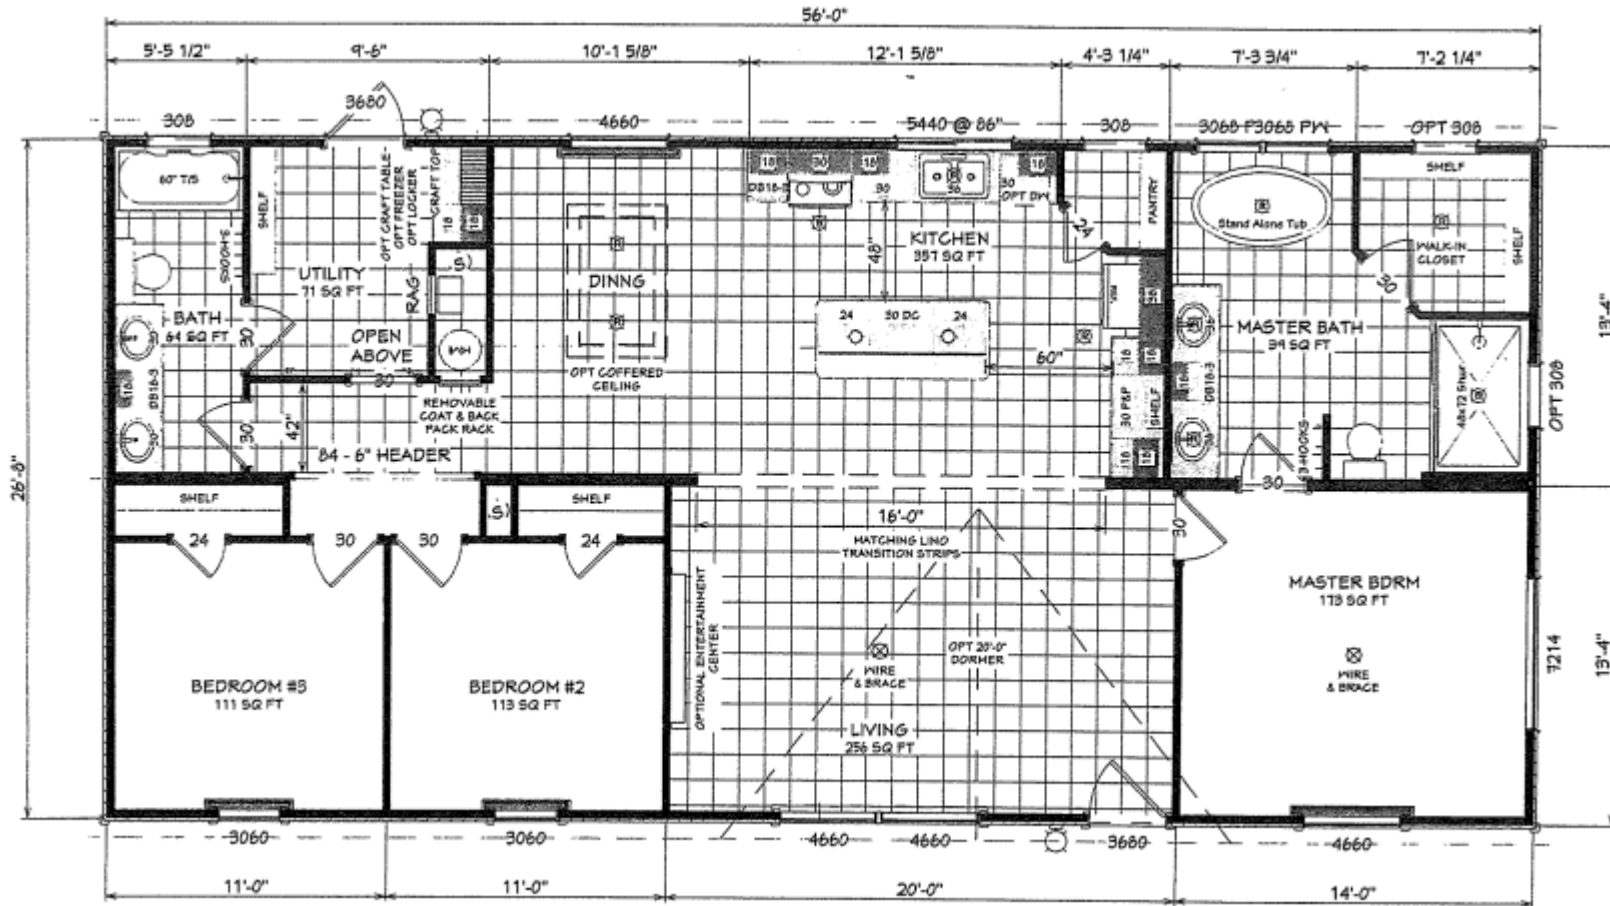

Bellavista

Cape Manor Series

1,494 SQ. FT. (Approximate) 3 Bedroom, 2 Bath

Last Updated: 6-23-21

FACTORY EXPO HOME CENTERS
 931 NW 37th Ave.
 Ocala, Florida 34475

MHFactoryDirect.com | 1-800-965-7521

IMPORTANT: Alta Cima Corp reserves the right to modify, cancel or substitute products or features of this event at any time without prior notice or obligation. Pictures and other promotional materials are representative and may depict or contain floor plans, square footages, elevations, options, upgrades, extra design features, decorations, floor coverings, specialty light fixtures, custom paint and wall coverings, window treatments, landscaping, sound and alarm systems, furnishings, appliances, and other designer/decorator features and amenities that are not included as part of the home and/or may not be available at all locations. Home, pricing and community information is subject to change, and homes to prior sale, at any time without notice or obligation. ©2020 Alta Cima Corp. All rights reserved.