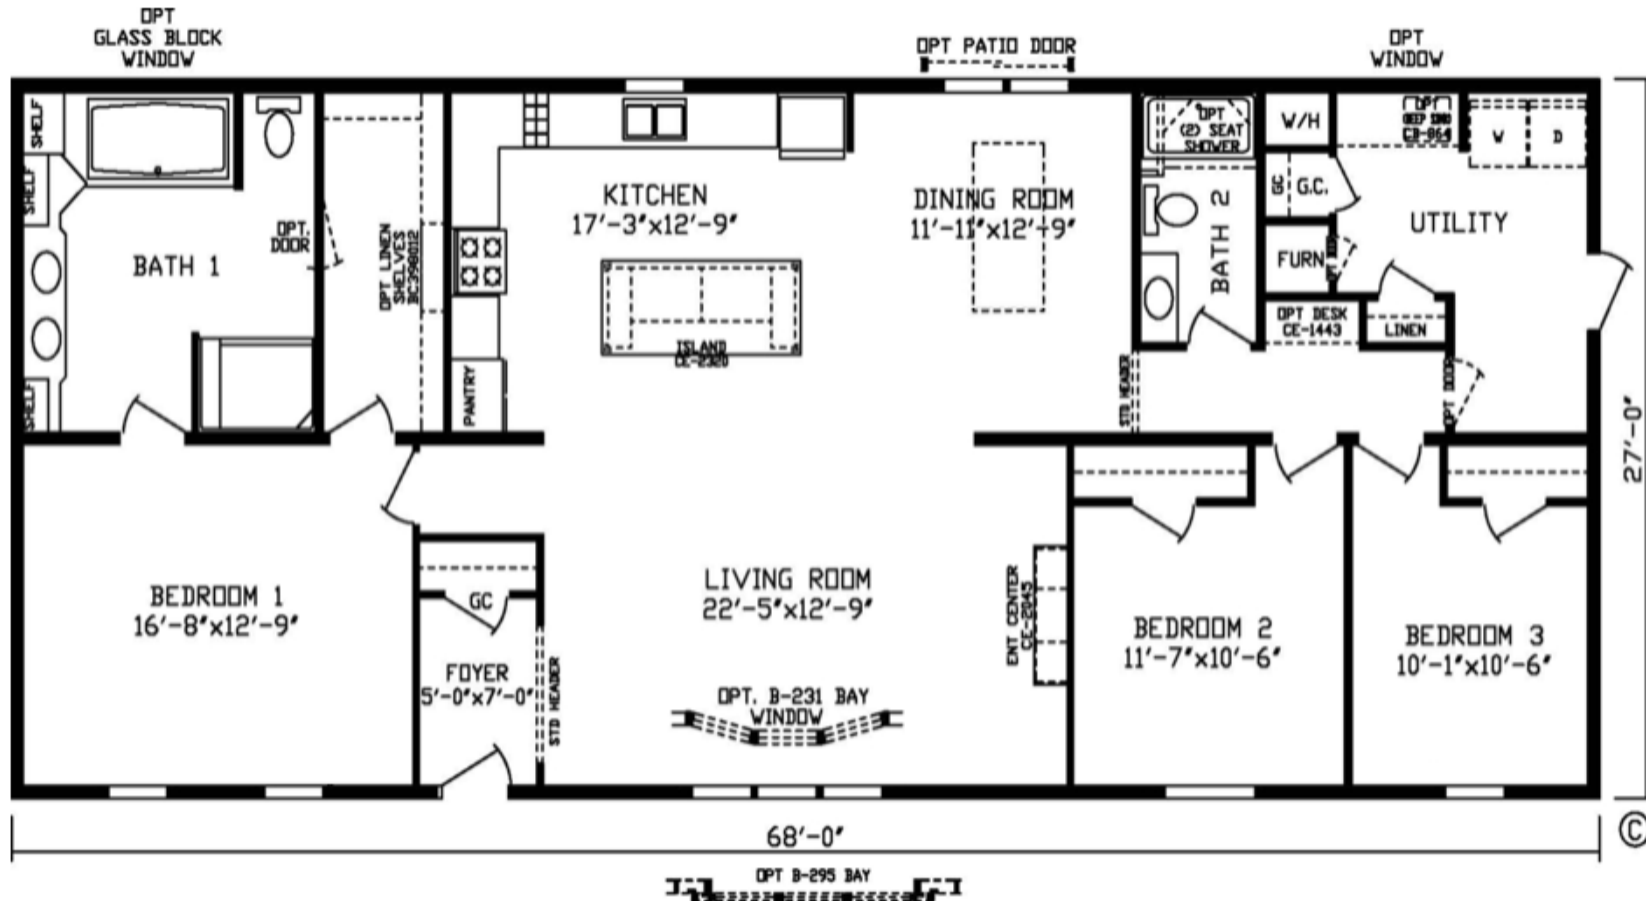

Wegan

Platinum Landmark Series

Factory Expo

"Factory Direct Pricing" HOME CENTERS

3 Bedrooms, 2 Baths
Approx. 1,836 Sq. Ft.

Last Updated: 9-3-20

I authorize Factory Expo Home Centers to build my house, per this plan.