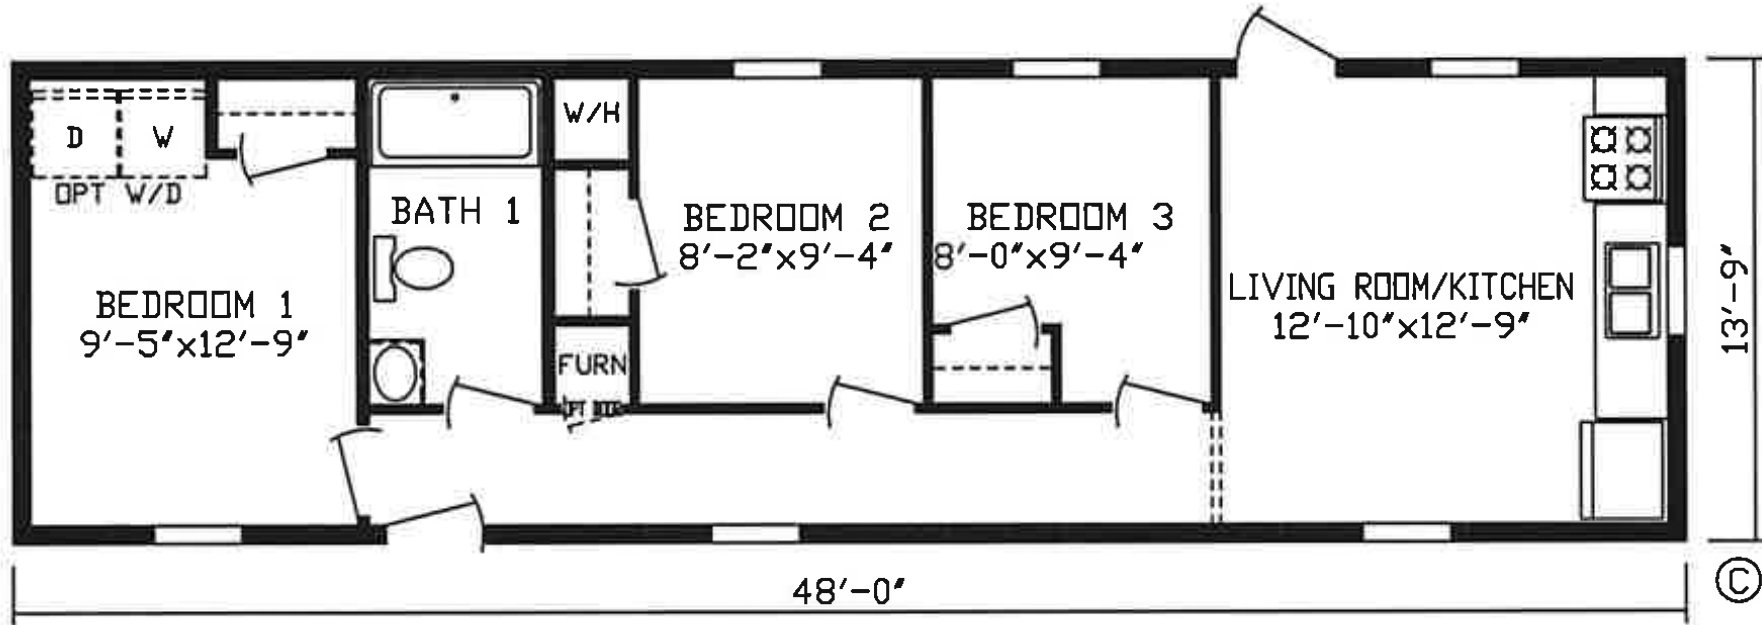

Thrifty 3

Expo Classic Series

3 Bedroom, 1 Bath
Approx. 660 Sq. Ft.

Last Updated: 4-30-20

Factory Expo Home Centers
2225 East Market Street
Nappanee, IN 46550

I authorize Factory Expo Home Centers to build my house, per this plan.