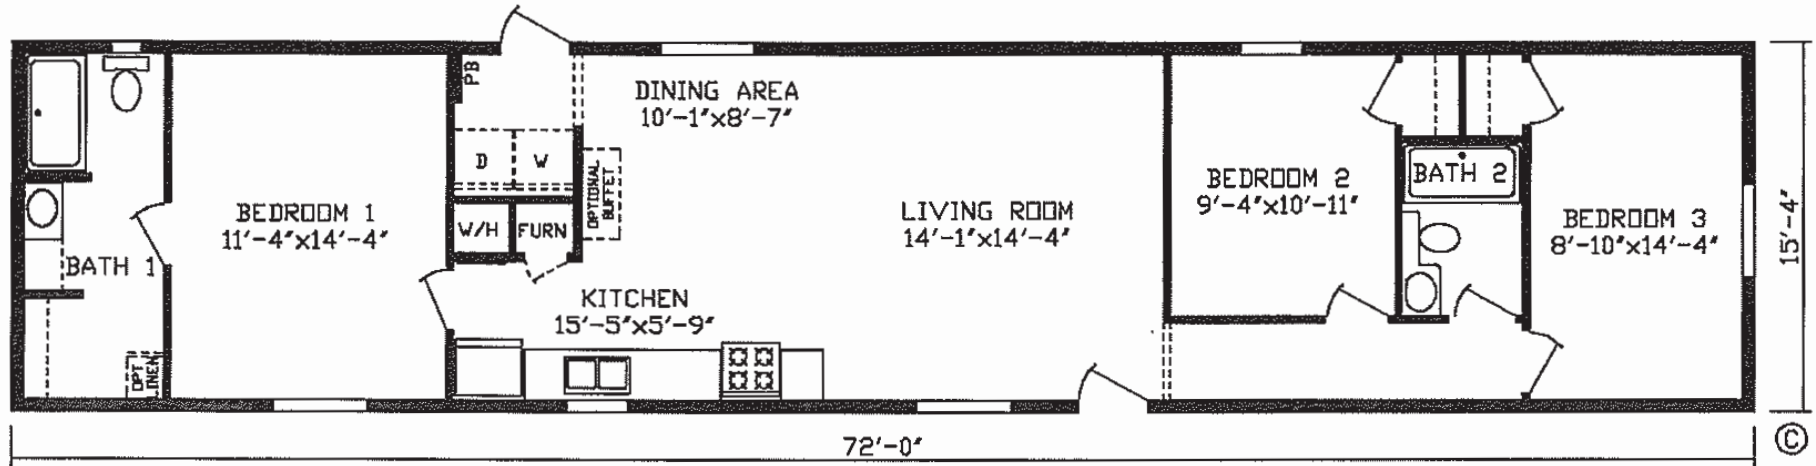

Thorntown

Velocity Series

1,104 SQ. FT. (Approximate) 3 Bedroom, 2 Bath

Last Updated: 12-19-22

RO2 Opt Bath

RO3 Opt Bath

RO1 Opt Utility

FACTORY EXPO HOME CENTERS
2225 E. Market St.
Nappanee IN 46550