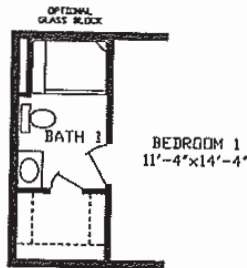

Thorntown

Velocity Series

1,104 SQ. FT. (Approximate) 3 Bedroom, 2 Bath

Last Updated: 12-19-22

RO2 Opt Bath

RO3 Opt Bath

RO1 Opt Utility

FACTORY EXPO HOME CENTERS
2225 E. Market St.
Nappanee IN 46550