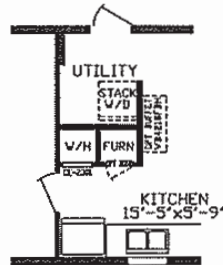

Thorntown

Velocity Series

1,104 SQ. FT. (Approximate) 3 Bedroom, 2 Bath

Last Updated: 12-19-22

RO2 Opt Bath

RO3 Opt Bath

RO1 Opt Utility

FACTORY EXPO HOME CENTERS
2225 E. Market St.
Nappanee IN 46550