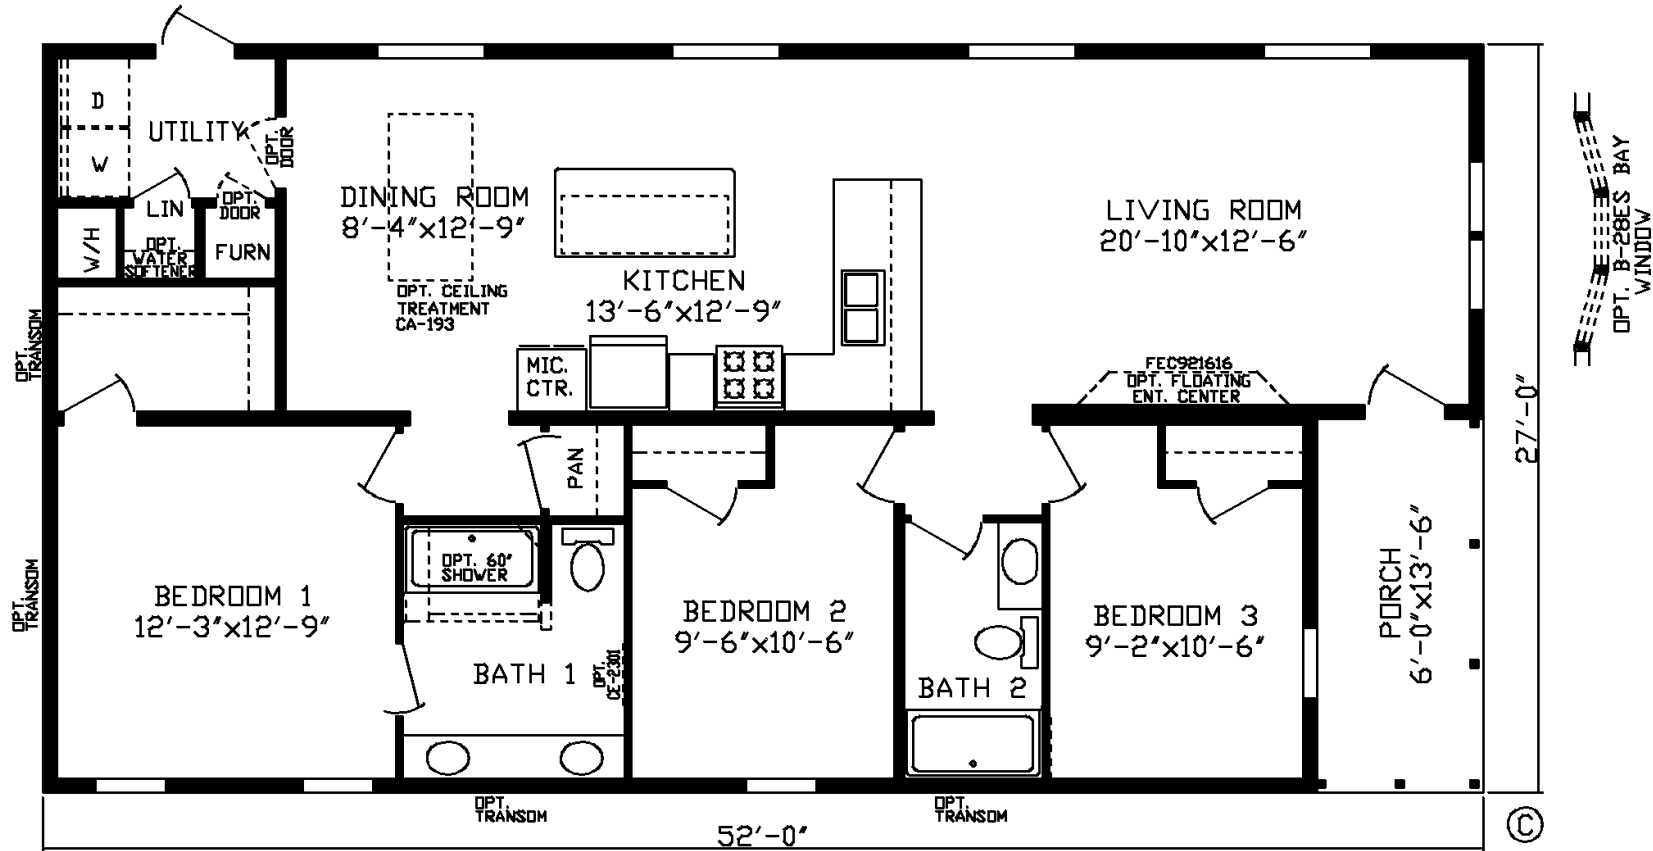

Ryason

Inspiration LE Series, Multi Section

1,324 SQ. FT. (Approximate) 3 Bedroom, 2 Bath

Last Updated: 5-9-24

FACTORY EXPO HOME CENTERS
 2225 E. Market St.
 Nappanee IN 46550

ExpoHomes.com | 1-800-918-2669