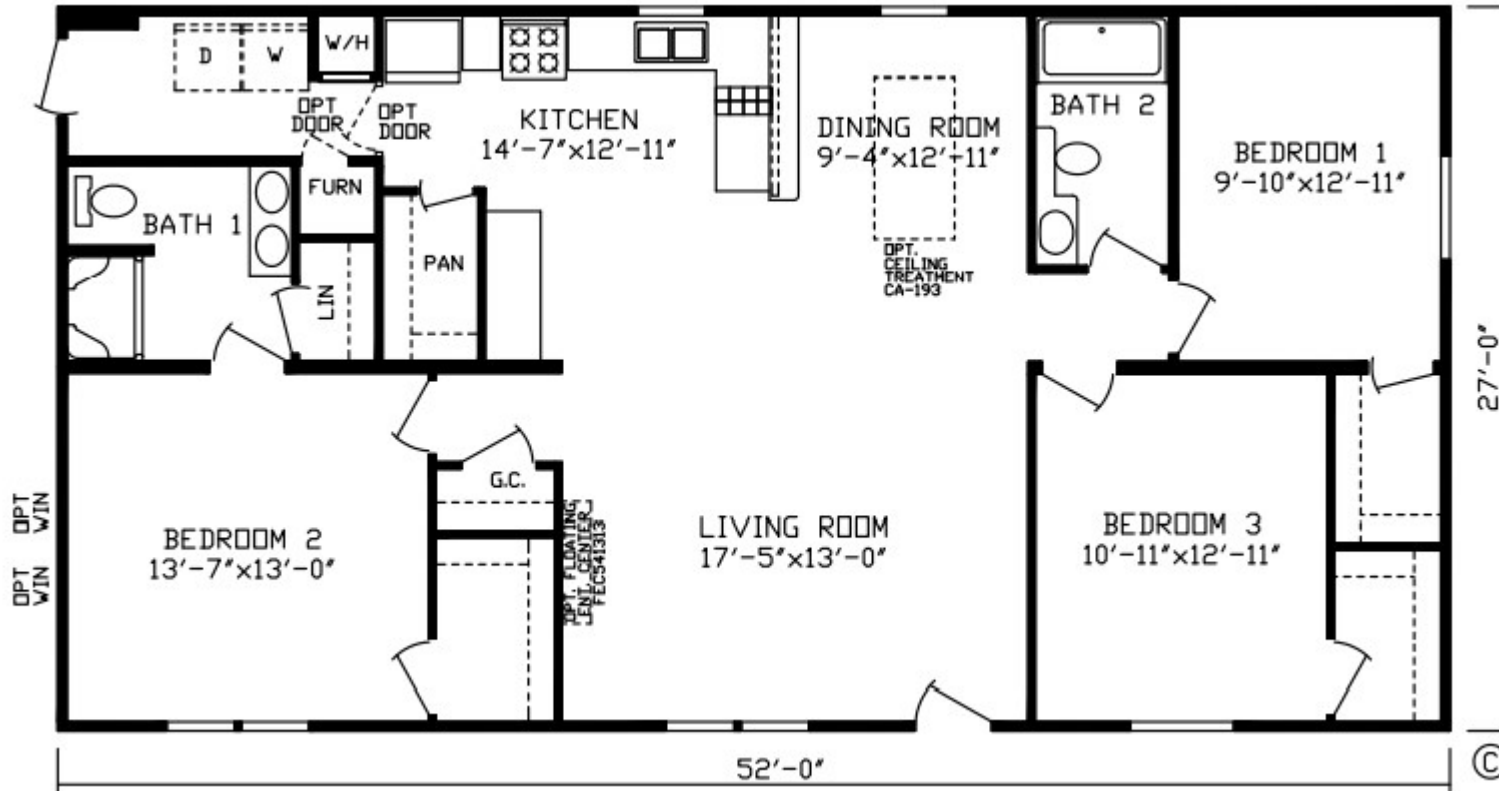

Robyns

Inspiration LE Series, Multi Section

1,404 SQ. FT. (Approximate) 3 Bedroom, 2 Bath

Last Updated: 11-9-21

FACTORY EXPO HOME CENTERS
 2225 E. Market St.
 Nappanee IN 46550

ExpoHomes.com | 1-800-918-2669