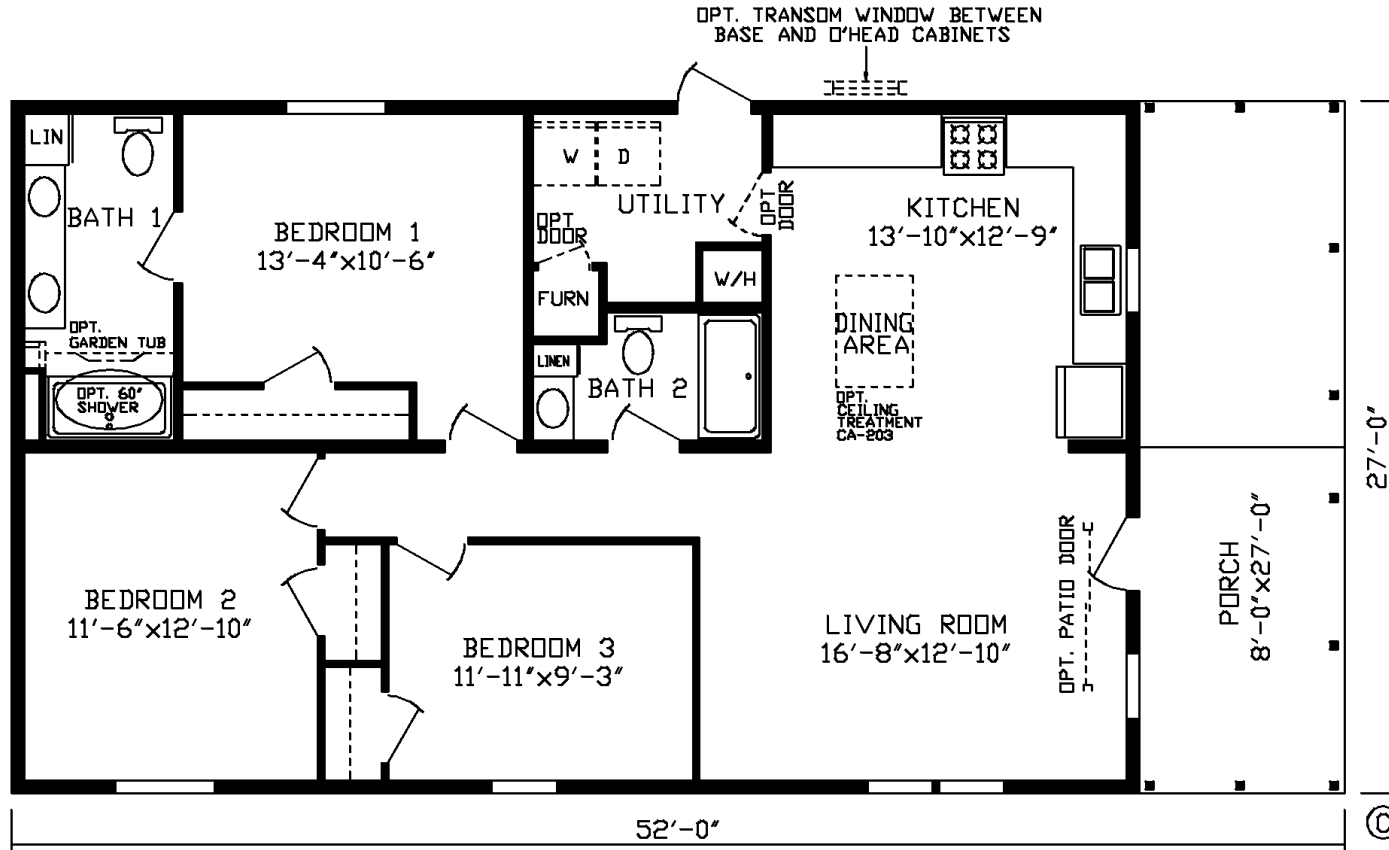

Posen

Inspiration LE Series, Multi Section

1,188 SQ. FT. (Approximate) 3 Bedroom, 2 Bath

Last Updated: 5-9-24

FACTORY EXPO HOME CENTERS

2225 E. Market St.
Nappanee IN 46550

ExpoHomes.com | 1-800-918-2669

IMPORTANT: Alta Cima Corp reserves the right to modify, cancel or substitute products or features of this event at any time without prior notice or obligation. Pictures and other promotional materials are representative and may depict or contain floor plans, square footages, elevations, options, upgrades, extra design features, decorations, floor coverings, specialty light fixtures, custom paint and wall coverings, window treatments, landscaping, sound and alarm systems, furnishings, appliances, and other designer/decorator features and amenities that are not included as part of the home and/or may not be available at all locations. Home, pricing and community information is subject to change, and homes to prior sale, at any time without notice or obligation. ©2020 Alta Cima Corp. All rights reserved.