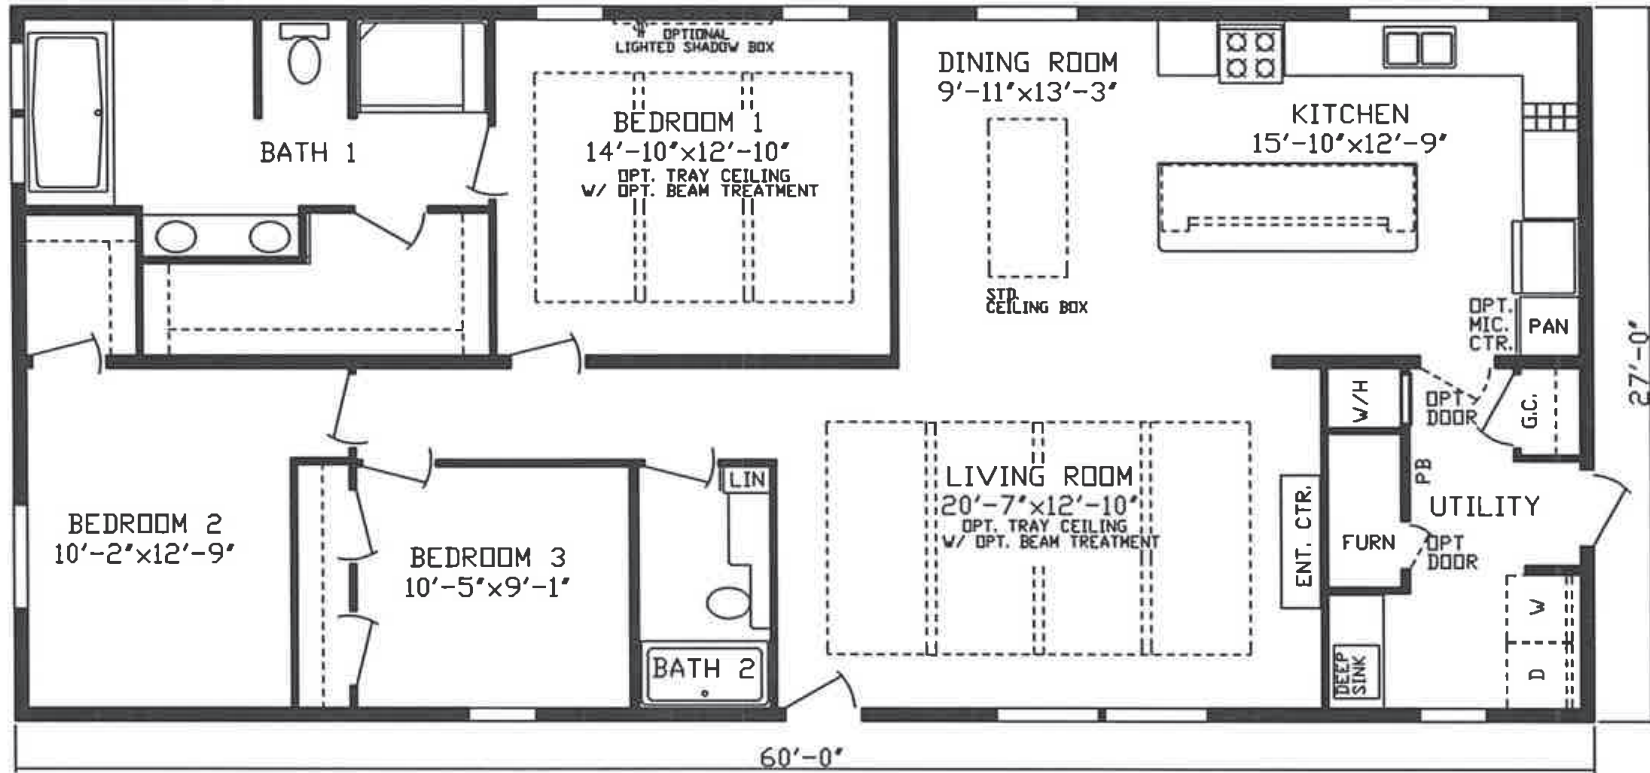

Plymouth

Platinum Landmark Series

1,620 SQ. FT. (Approximate) 3 Bedroom, 2 Bath

Last Updated: 3-19-21

FACTORY EXPO HOME CENTERS
2225 E. Market St.
Nappanee IN 46550

ExpoHomes.com | 1-800-918-2669

IMPORTANT: Alta Cima Corp reserves the right to modify, cancel or substitute products or features of this event at any time without prior notice or obligation. Pictures and other promotional materials are representative and may depict or contain floor plans, square footages, elevations, options, upgrades, extra design features, decorations, floor coverings, specialty light fixtures, custom paint and wall coverings, window treatments, landscaping, sound and alarm systems, furnishings, appliances, and other designer/decorator features and amenities that are not included as part of the home and/or may not be available at all locations. Home, pricing and community information is subject to change, and homes to prior sale, at any time without notice or obligation. ©2020 Alta Cima Corp. All rights reserved.