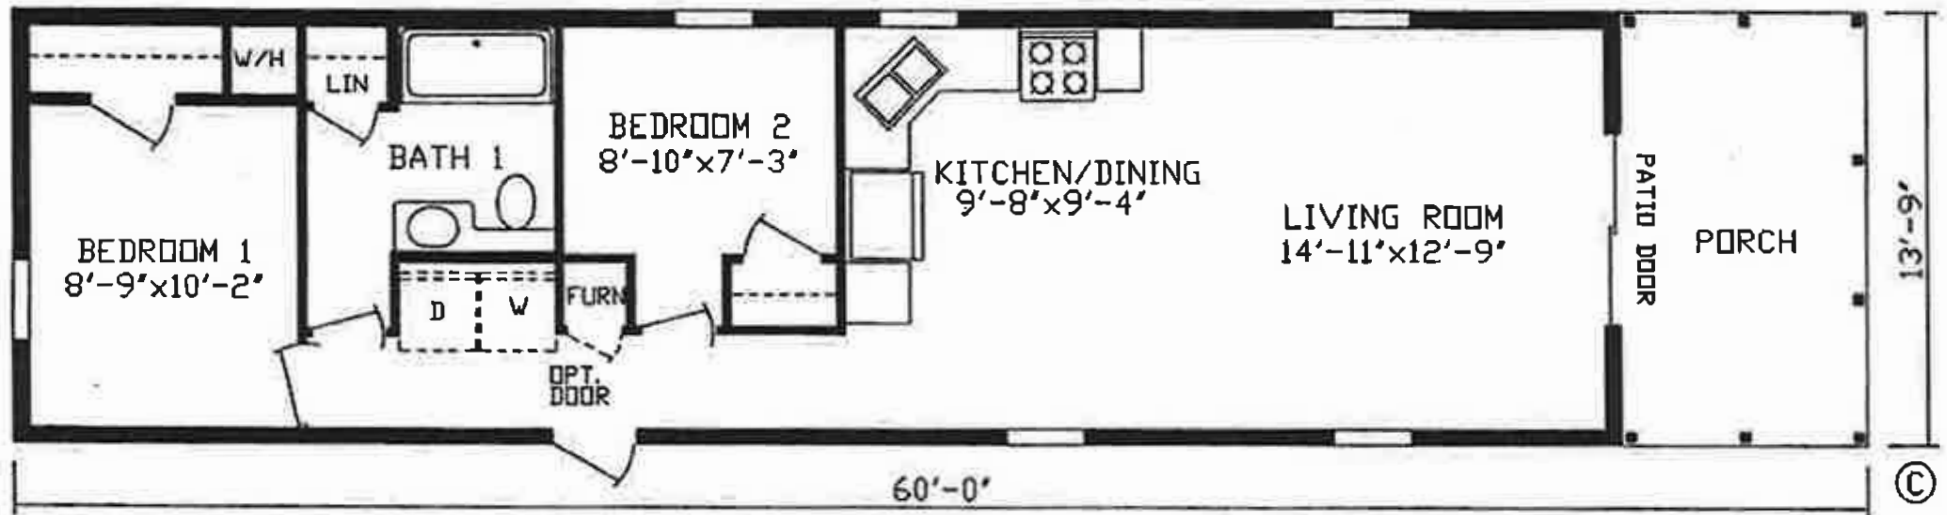

# Patoka

Expo Classic Series

**2 Bedroom, 1 Bath**  
**Approx. 715 Sq. Ft.**

Last Updated: 4-3-18

Factory Expo Home Centers  
2225 East Market Street  
Nappanee, IN 46550

I authorize Factory Expo Home Centers to build my house, per this plan.