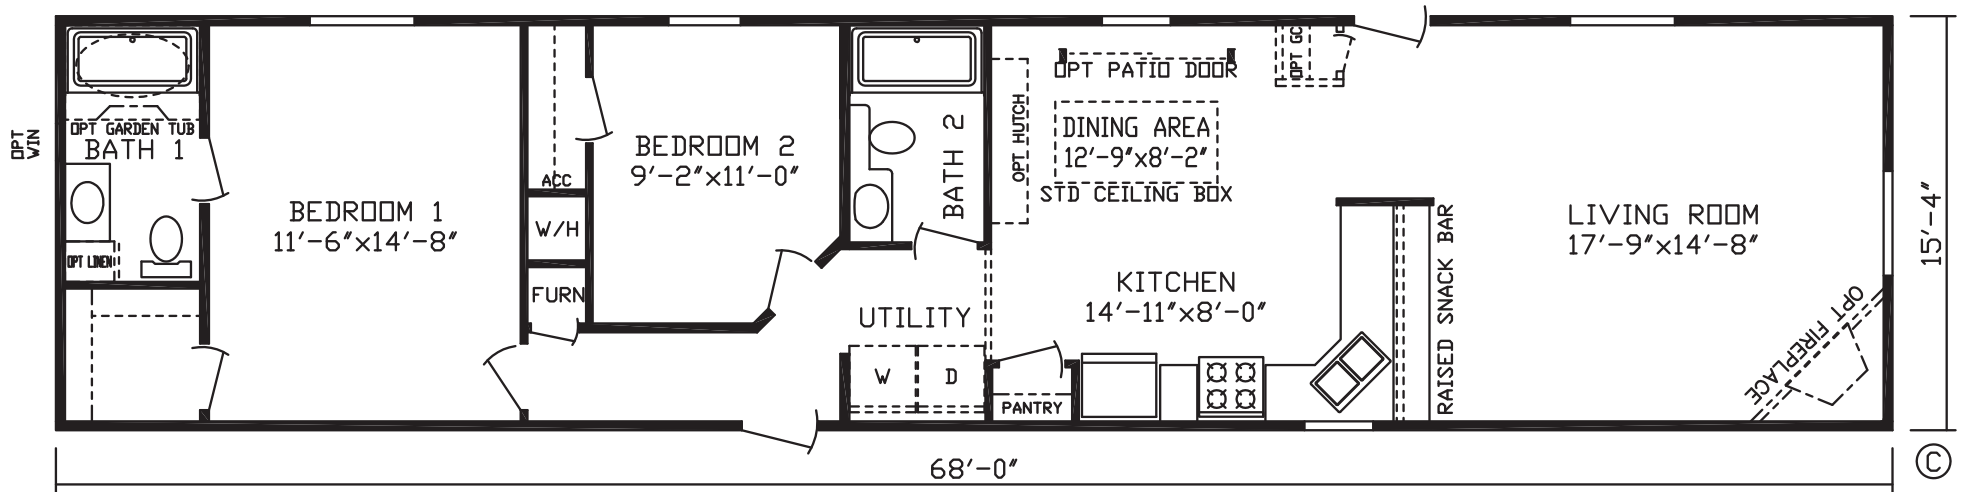

Packerton

Platinum Landmark Series

1,042 SQ. FT. (Approximate) 2 Bedroom, 2 Bath

Last Updated: 12-16-20

FACTORY EXPO HOME CENTERS
 2225 E. Market St.
 Nappanee IN 46550

ExpoHomes.com | 1-800-918-2669

IMPORTANT: Alta Cima Corp reserves the right to modify, cancel or substitute products or features of this event at any time without prior notice or obligation. Pictures and other promotional materials are representative and may depict or contain floor plans, square footages, elevations, options, upgrades, extra design features, decorations, floor coverings, specialty light fixtures, custom paint and wall coverings, window treatments, landscaping, sound and alarm systems, furnishings, appliances, and other designer/decorator features and amenities that are not included as part of the home and/or may not be available at all locations. Home, pricing and community information is subject to change, and homes to prior sale, at any time without notice or obligation. ©2020 Alta Cima Corp. All rights reserved.