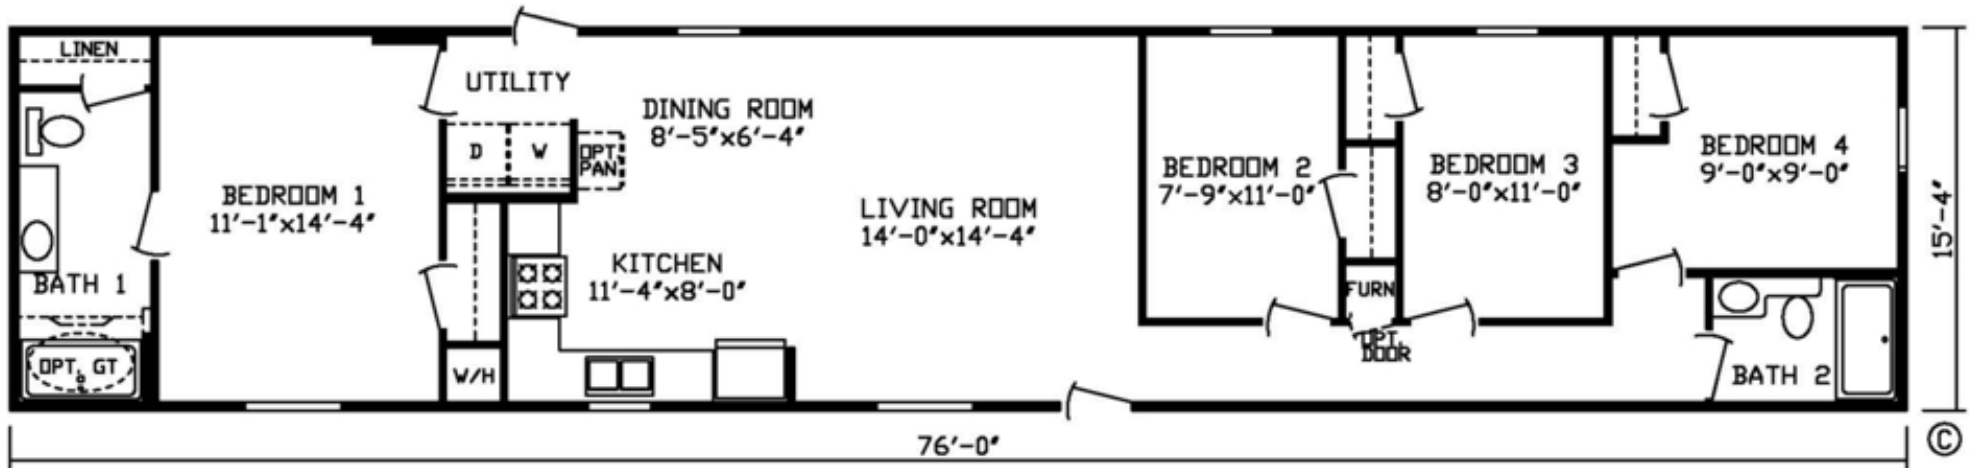

# Factory Expo

"Factory Direct Pricing" HOME CENTERS

4 Bedrooms, 2 Baths  
Approx. 1,165 Sq. Ft.

Last Updated: 9-4-20

Factory Expo Home Centers  
2225 East Market Street  
Nappanee, IN 46550

I authorize Factory Expo Home Centers to build my house, per this plan.  
X \_\_\_\_\_  
Customer Signature/Date