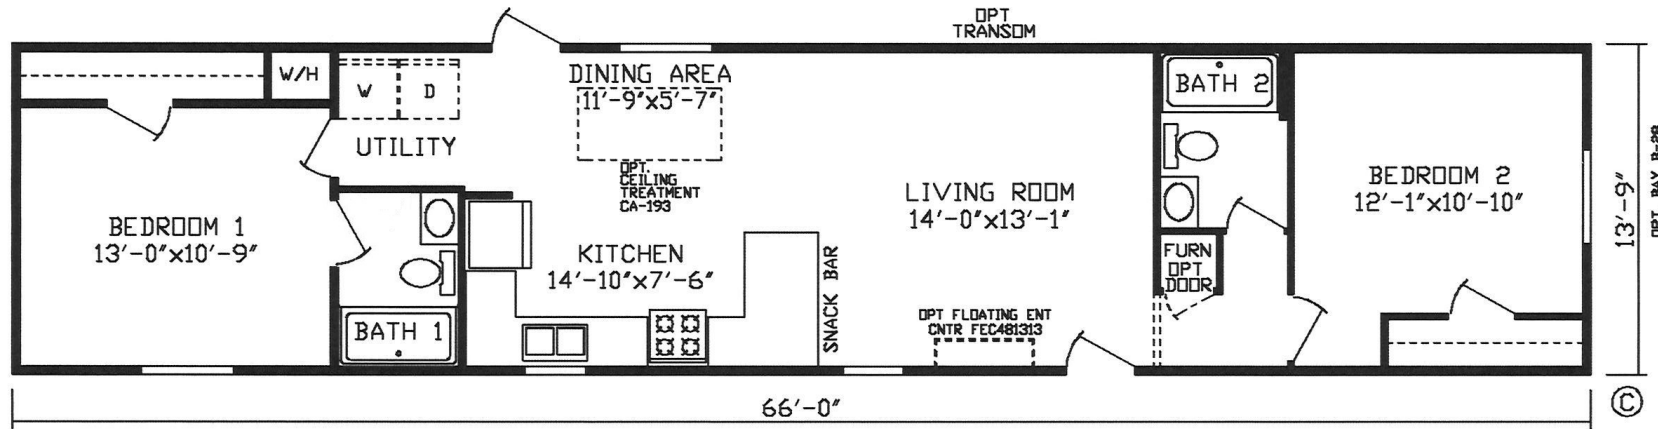

Needham

Inspiration LE Series, Single Section

908 SQ. FT. (Approximate) 2 Bedroom, 2 Bath

Last Updated: 2-22-24

FACTORY EXPO HOME CENTERS
 2225 E. Market St.
 Nappanee IN 46550

ExpoHomes.com | 1-800-918-2669