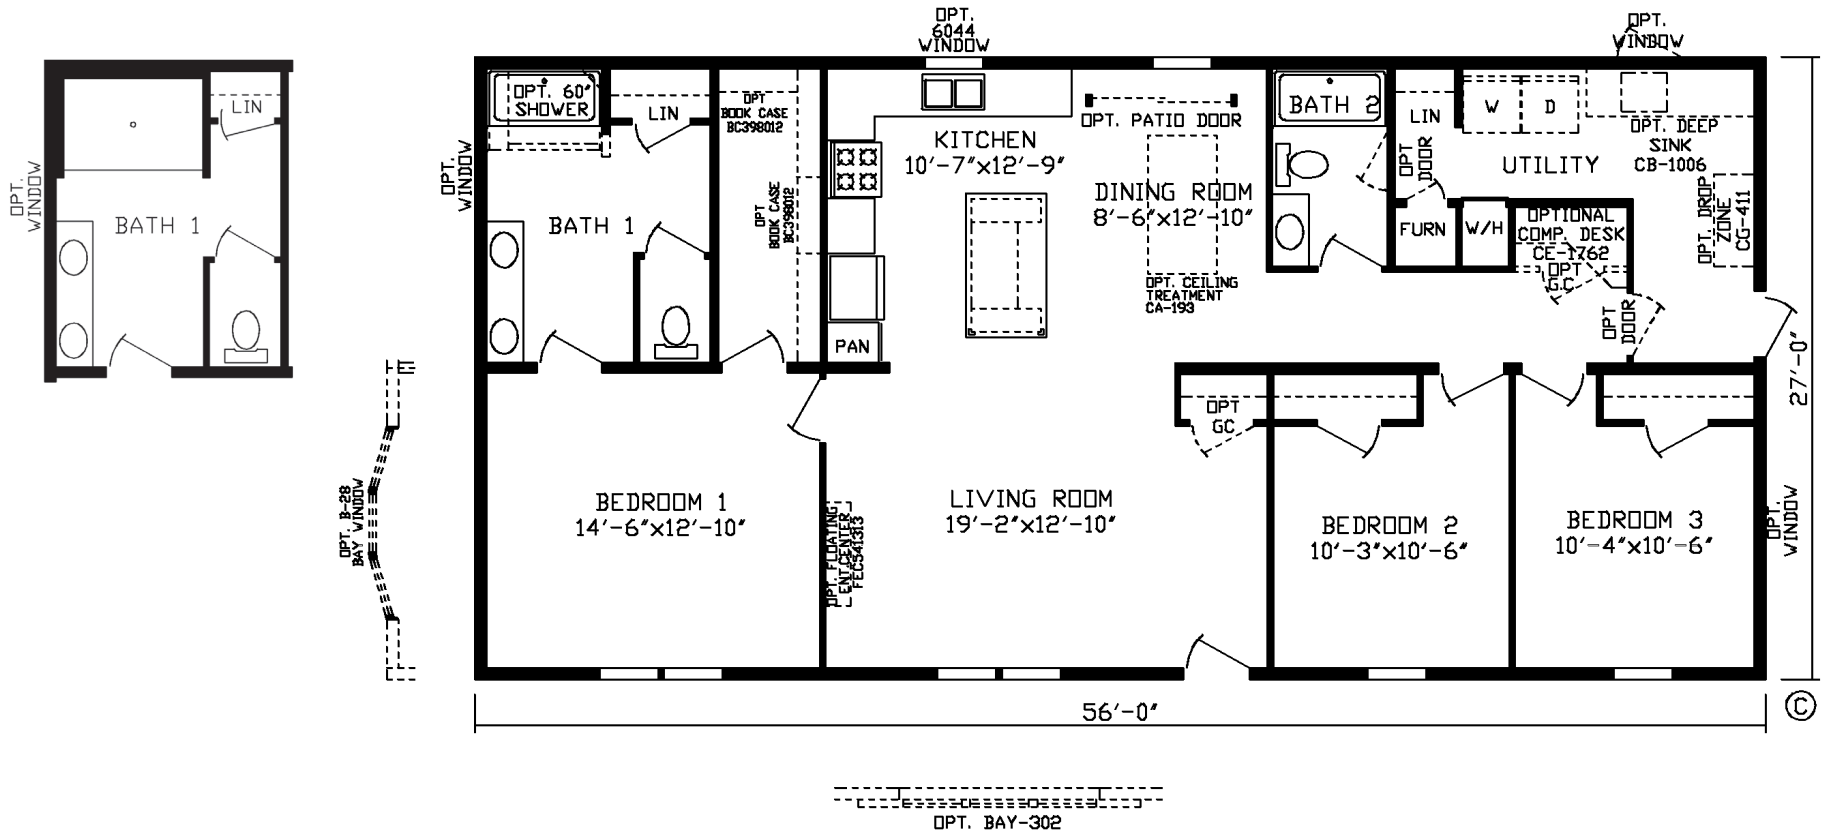

# Maxwell

Inspiration LE Series, Multi Section

1,512 SQ. FT. (Approximate) 3 Bedroom, 2 Bath

Last Updated: 5-9-24

**FACTORY EXPO HOME CENTERS**  
 2225 E. Market St.  
 Nappanee IN 46550

**ExpoHomes.com | 1-800-918-2669**