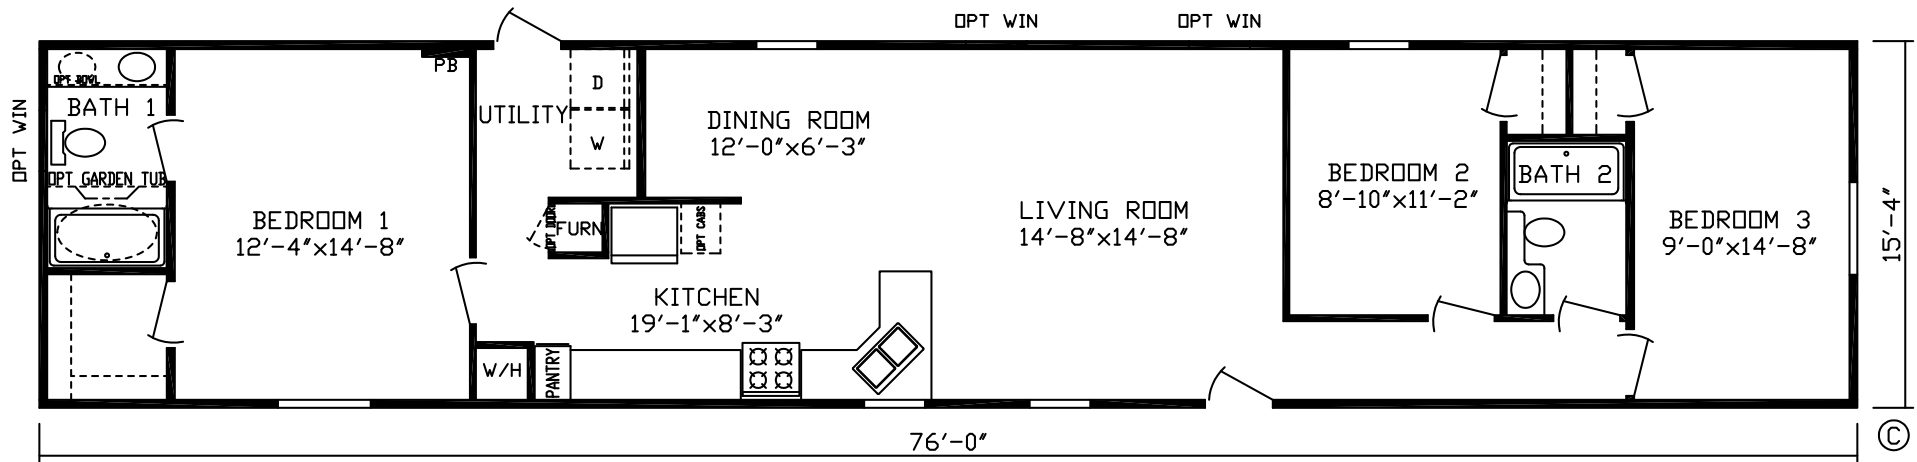

# Herrin

Expo Classic Series

3 Bedroom, 2 Bath  
Approx. 1,165 Sq. Ft.

Last Updated: 9-17-19

Factory Expo Home Centers  
2225 East Market Street  
Nappanee, IN 46550

I authorize Factory Expo Home Centers to build my house, per this plan.  
X \_\_\_\_\_  
Customer Signature/Date