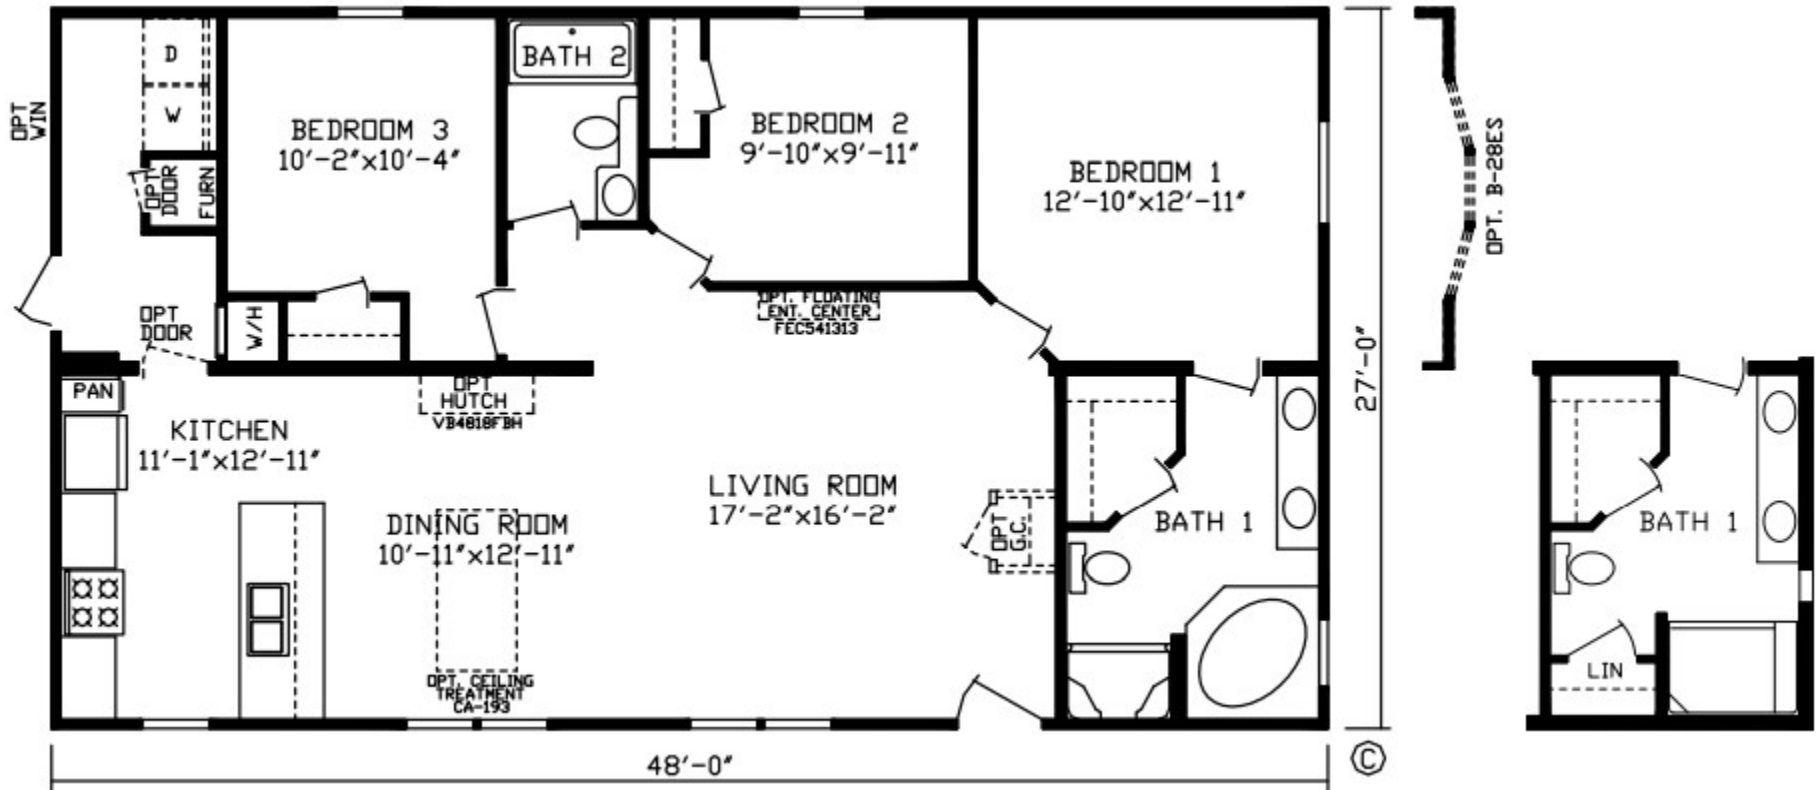

Gravelton

Inspiration LE Series, Multi Section

1,296 SQ. FT. (Approximate) 3 Bedroom, 2 Bath

Last Updated: 11-16-21

FACTORY EXPO HOME CENTERS
 2225 E. Market St.
 Nappanee IN 46550

ExpoHomes.com | 1-800-918-2669