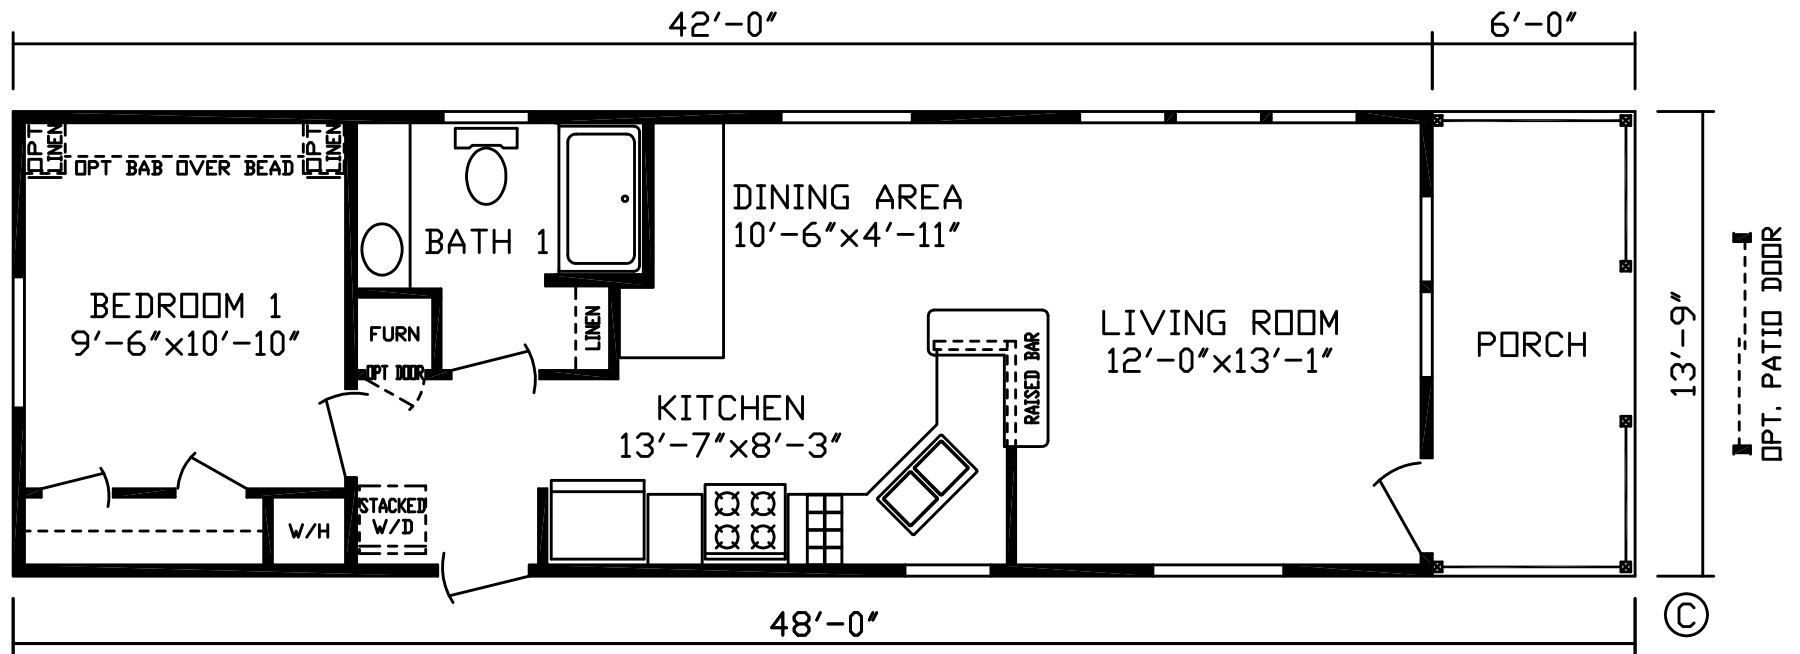

# Freemont

Expo Classic Series

1 Bedroom, 1 Bath  
Approx. 578 Sq. Ft.

Last Updated: 9-17-19

Factory Expo Home Centers  
2225 East Market Street  
Nappanee, IN 46550

I authorize Factory Expo Home Centers to build my house, per this plan.