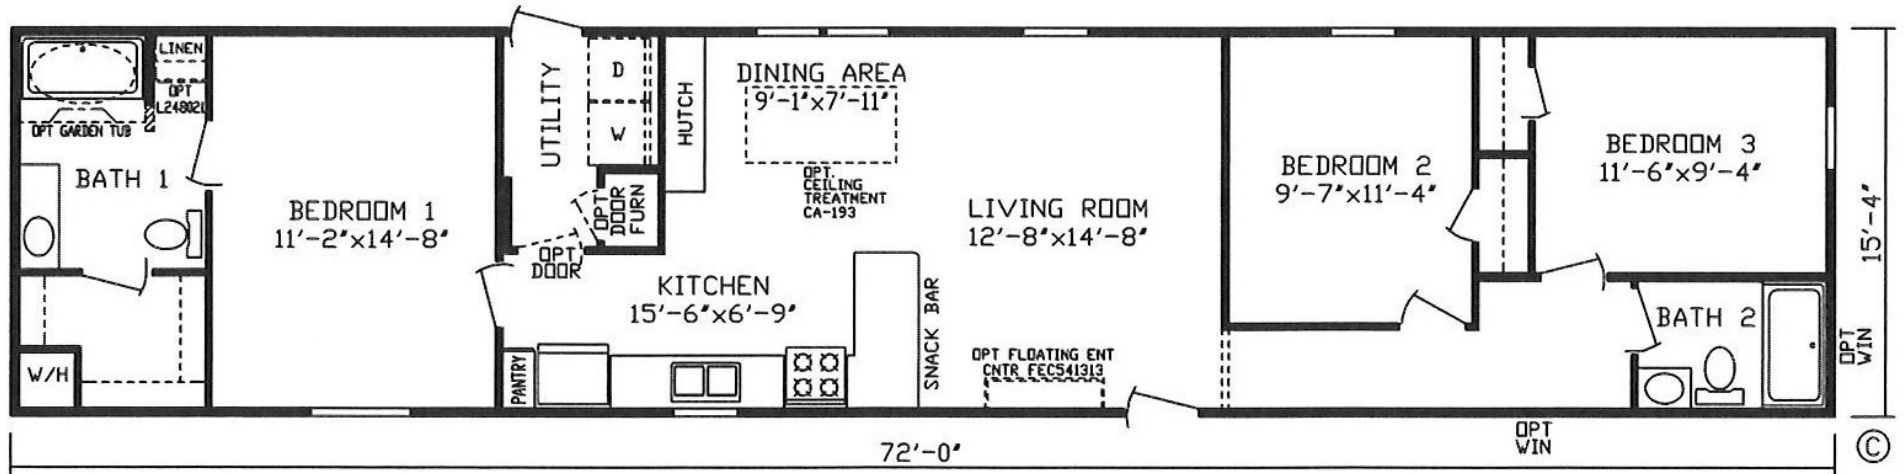

# Fernwood

Inspiration LE Series, Single Section

1,104 SQ. FT. (Approximate) 3 Bedroom, 2 Bath

Last Updated: 1-10-24

**FACTORY EXPO HOME CENTERS**  
 2225 E. Market St.  
 Nappanee IN 46550

**ExpoHomes.com | 1-800-918-2669**