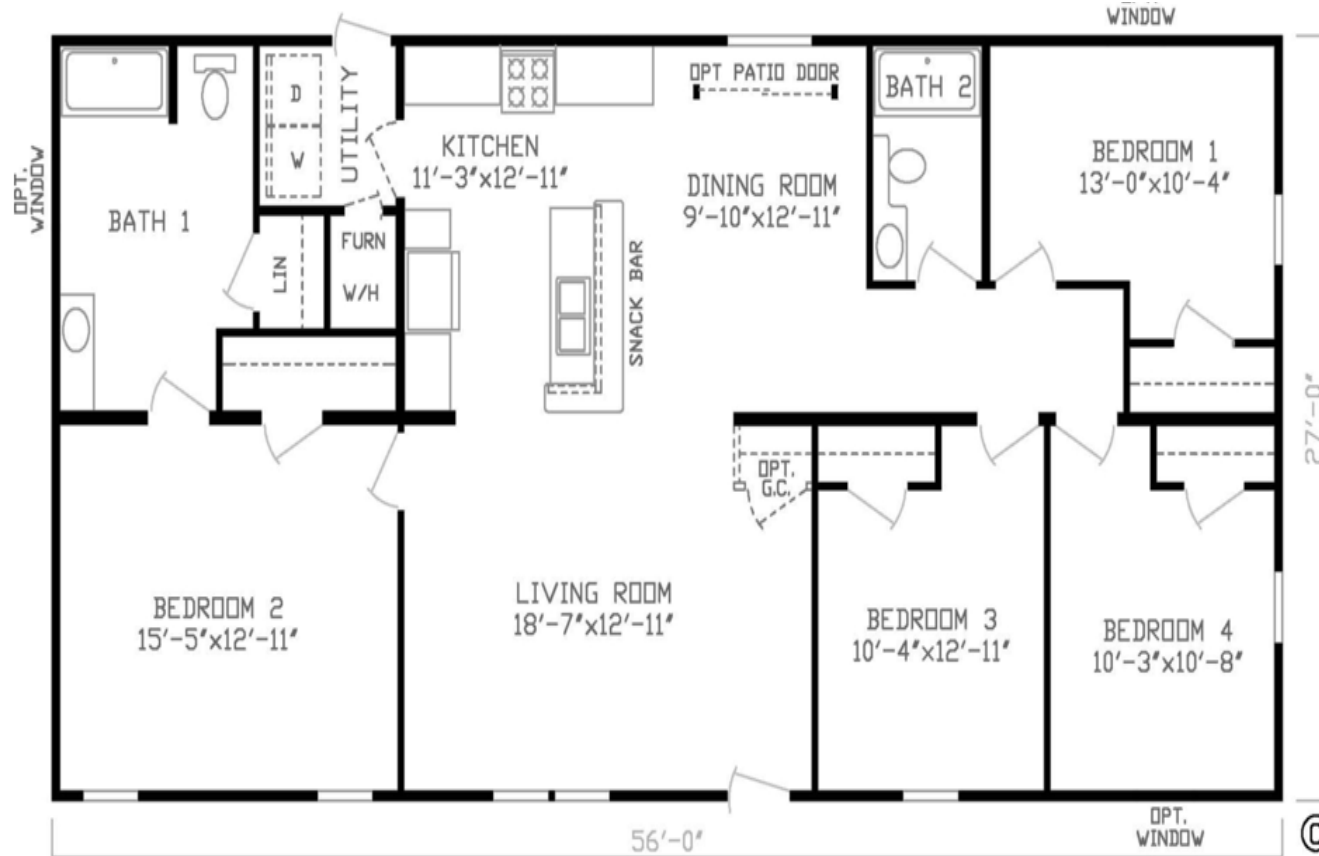

# Factory Expo

"Factory Direct Pricing" HOME CENTERS

4 Bedroom, 2 Bath  
Approx. 1,512 Sq. Ft.

Last Updated: 9-3-20

Factory Expo Home Centers  
2225 East Market Street  
Nappanee, IN 46550

I authorize Factory Expo Home Centers to build my house, per this plan.