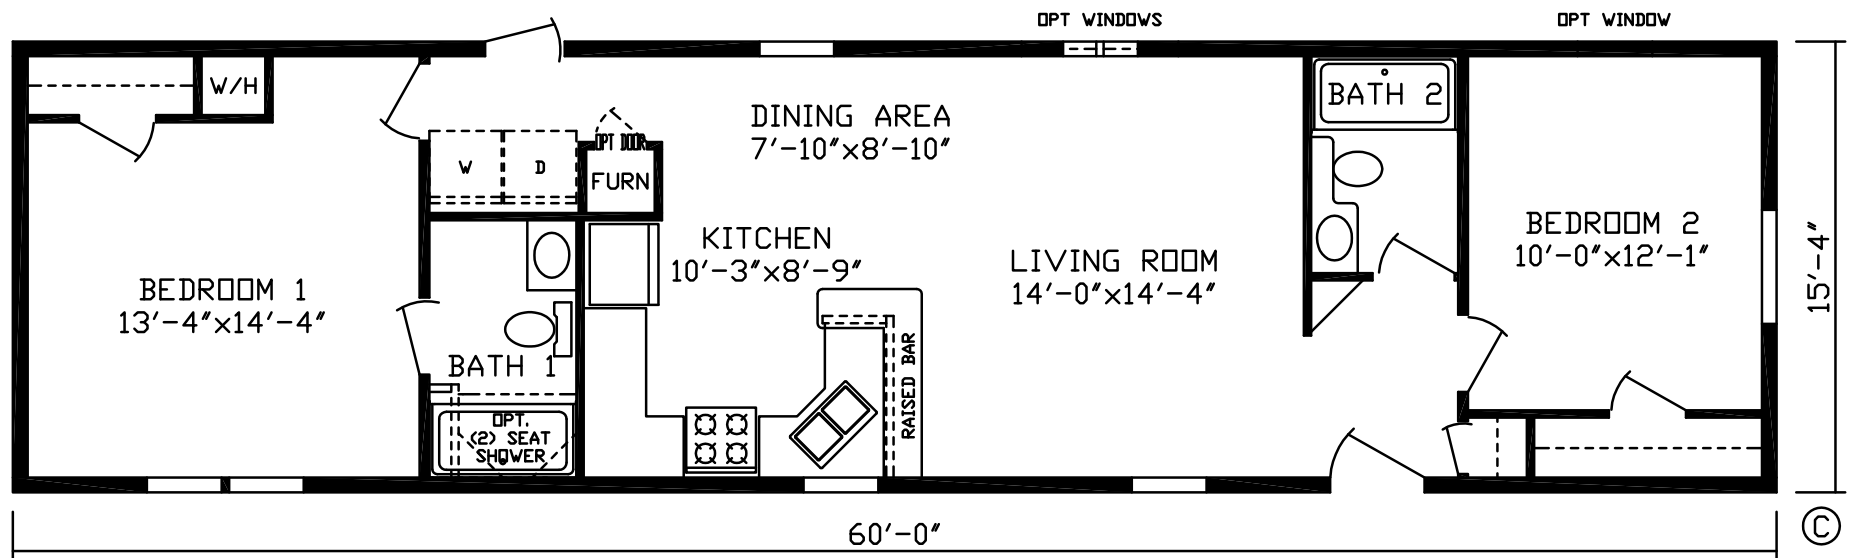

# Factory Expo

"Factory Direct Value" HOME CENTERS

2 Bedroom, 2 Bath  
Approx. 920 Sq. Ft.

Last Updated: 9-17-19

Factory Expo Home Centers  
2225 East Market Street  
Nappanee, IN 46550

I authorize Factory Expo Home Centers to build my house, per this plan.  
X \_\_\_\_\_  
Customer Signature/Date