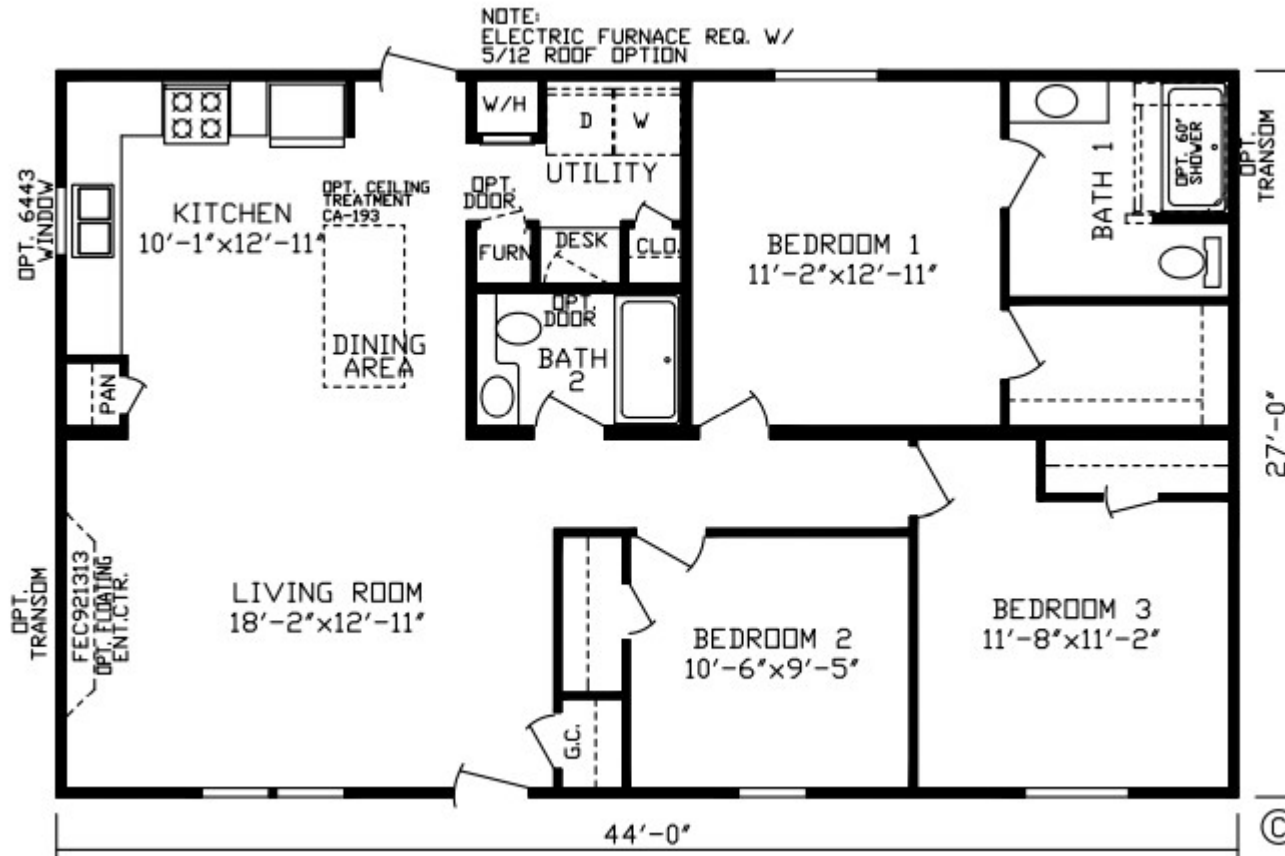

Curby

Inspiration LE Series, Multi Section

1,188 SQ. FT. (Approximate) 3 Bedroom, 2 Bath

Last Updated: 11-16-21

FACTORY EXPO HOME CENTERS
2225 E. Market St.
Nappanee IN 46550

ExpoHomes.com | 1-800-918-2669