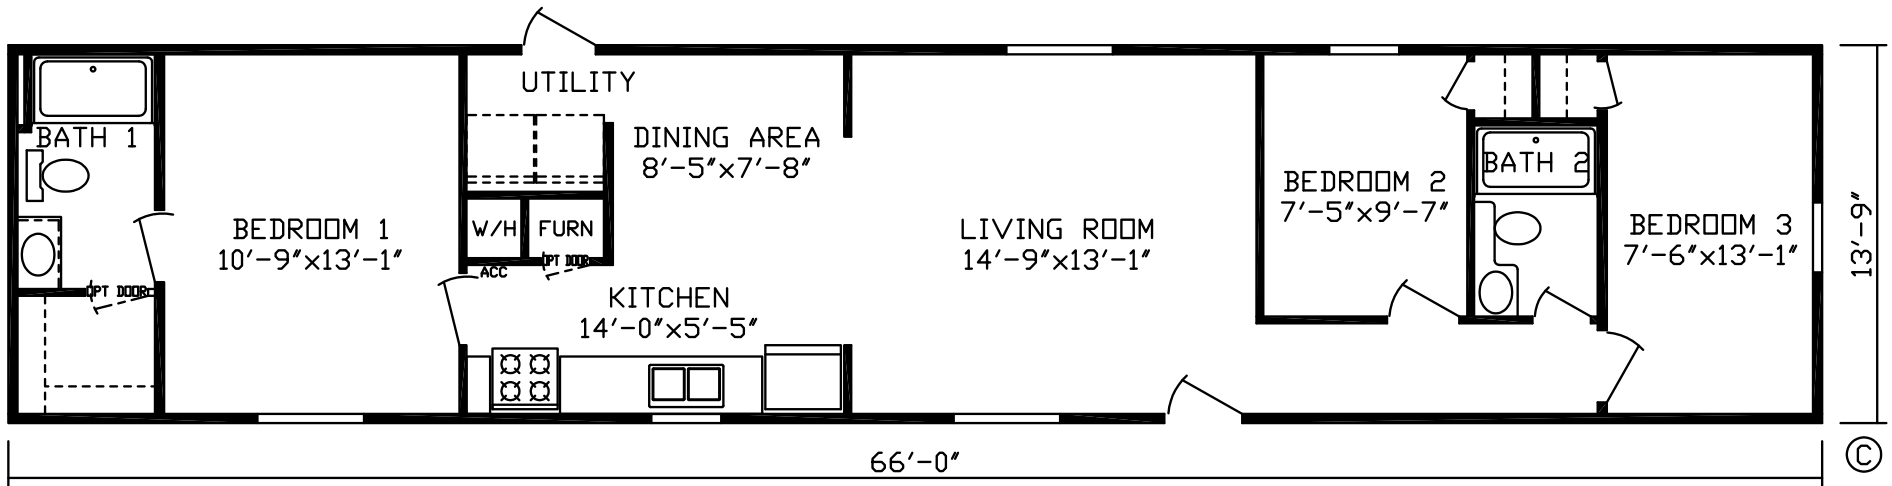

Collinsville

Expo Classic Series

3 Bedroom, 2 Bath
Approx. 908 Sq. Ft.

Last Updated: 9-17-19

Factory Expo Home Centers
 2225 East Market Street
 Nappanee, IN 46550

I authorize Factory Expo Home Centers to build my house, per this plan.