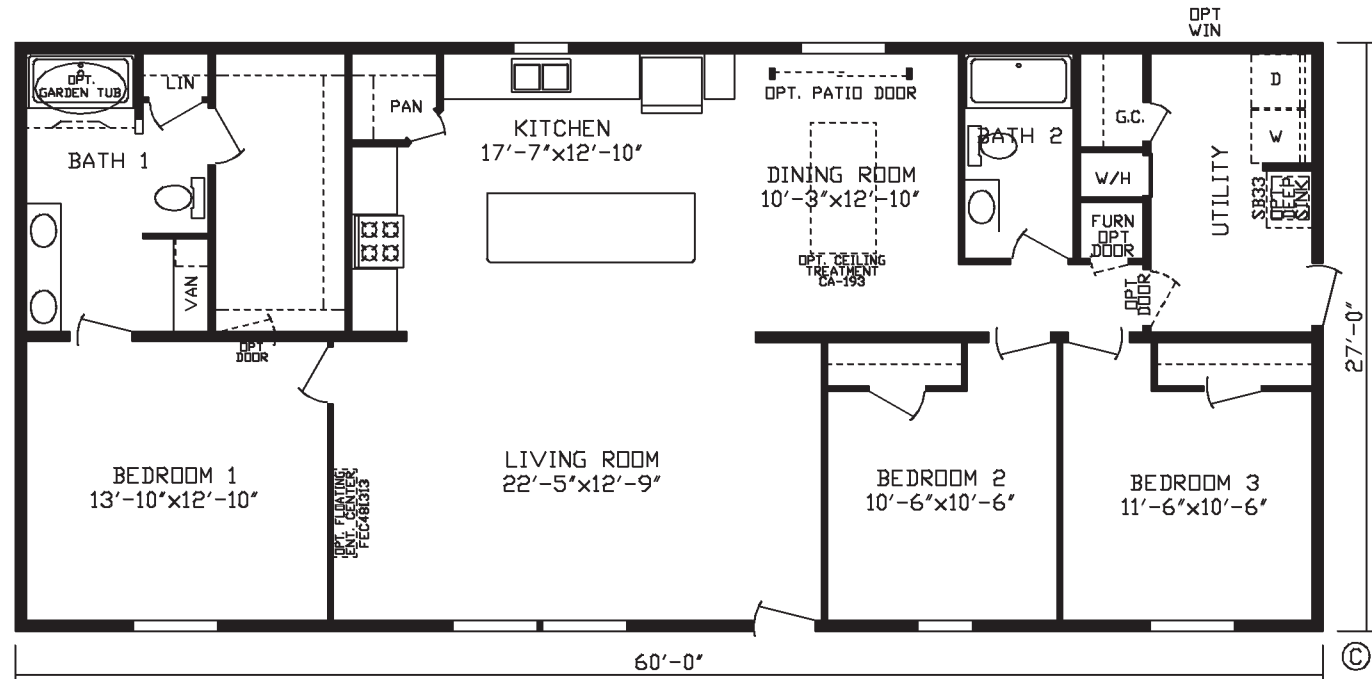

Bridgeview

Inspiration LE Series, Multi Section

1,620 SQ. FT. (Approximate) 3 Bedroom, 2 Bath

Last Updated: 5-9-24

FACTORY EXPO HOME CENTERS
 2225 E. Market St.
 Nappanee IN 46550

ExpoHomes.com | 1-800-918-2669