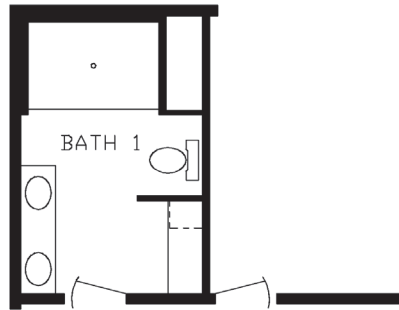

Bridgeview

Inspiration LE Series, Multi Section

1,620 SQ. FT. (Approximate) 3 Bedroom, 2 Bath

Last Updated: 5-9-24

FACTORY EXPO HOME CENTERS
 2225 E. Market St.
 Nappanee IN 46550

ExpoHomes.com | 1-800-918-2669