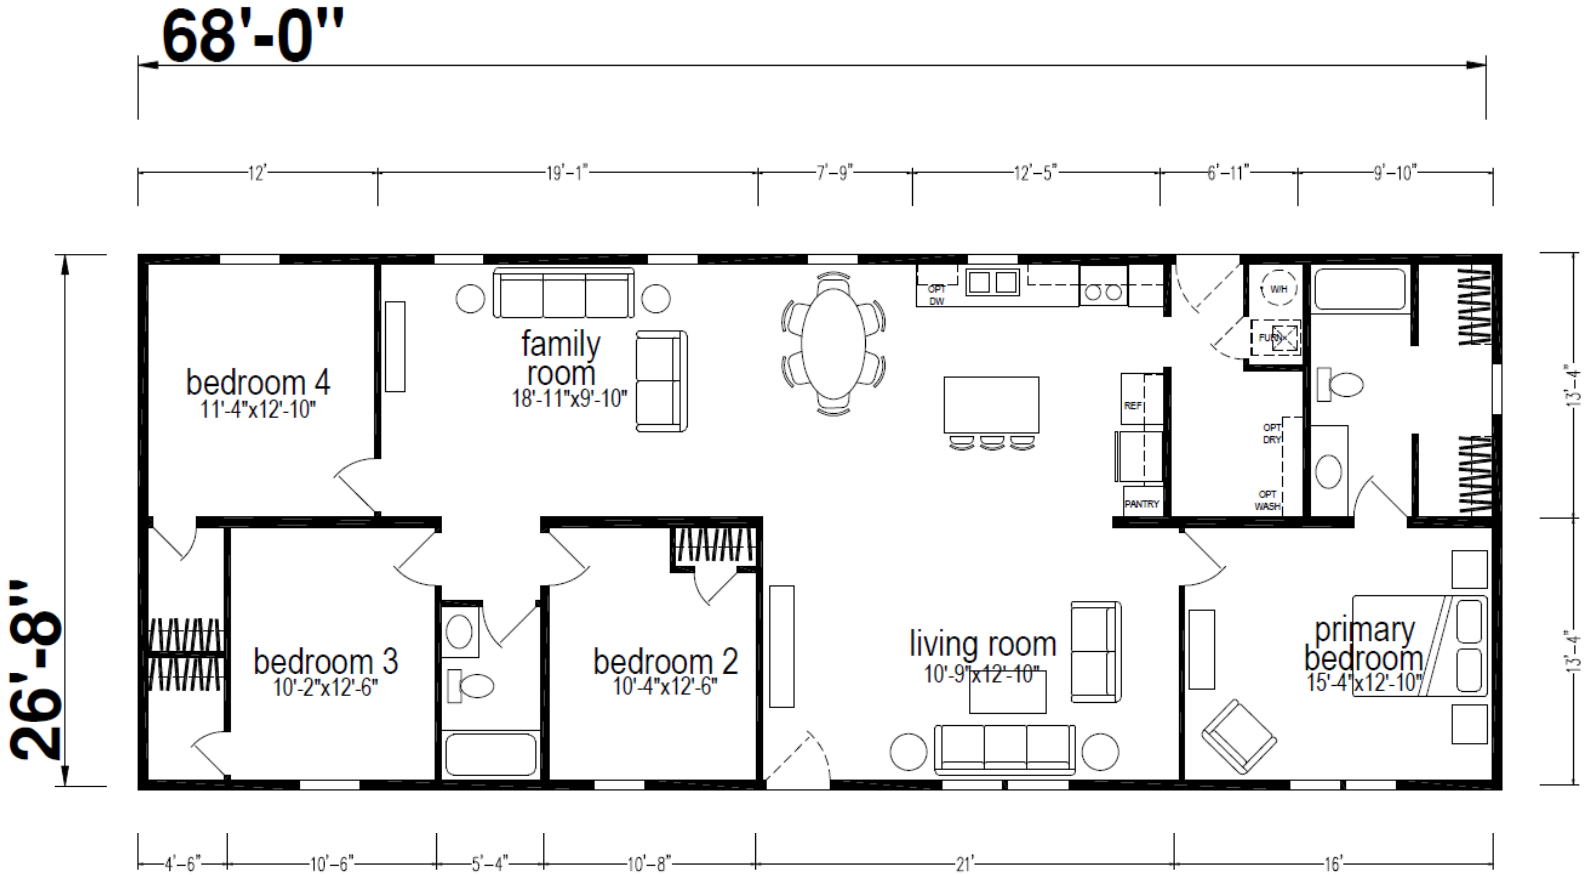

Yakima

Millcreek Series

1,813 SQ. FT. (Approximate) 4 Bedroom, 2 Bath

Last Updated: 10-14-24

CHAMPION HOMES CENTER
550 Booth Bend Rd.
McMinnville, OR 97128

NorthWestFactoryDirectHomes.com | 1-800-645-4943

IMPORTANT: Champion Homes reserves the right to modify, cancel or substitute products or features of this event at any time without prior notice or obligation. Pictures and other promotional materials are representative and may depict or contain floor plans, square footages, elevations, options, upgrades, extra design features, decorations, floor coverings, specialty light fixtures, custom paint and wall coverings, window treatments, landscaping, sound and alarm systems, furnishings, appliances, and other designer/decorator features and amenities that are not included as part of the home and/or may not be available at all locations. Home, pricing and community information is subject to change, and homes to prior sale, at any time without notice or obligation. ©2020 Alta Cima Corp. All rights reserved.