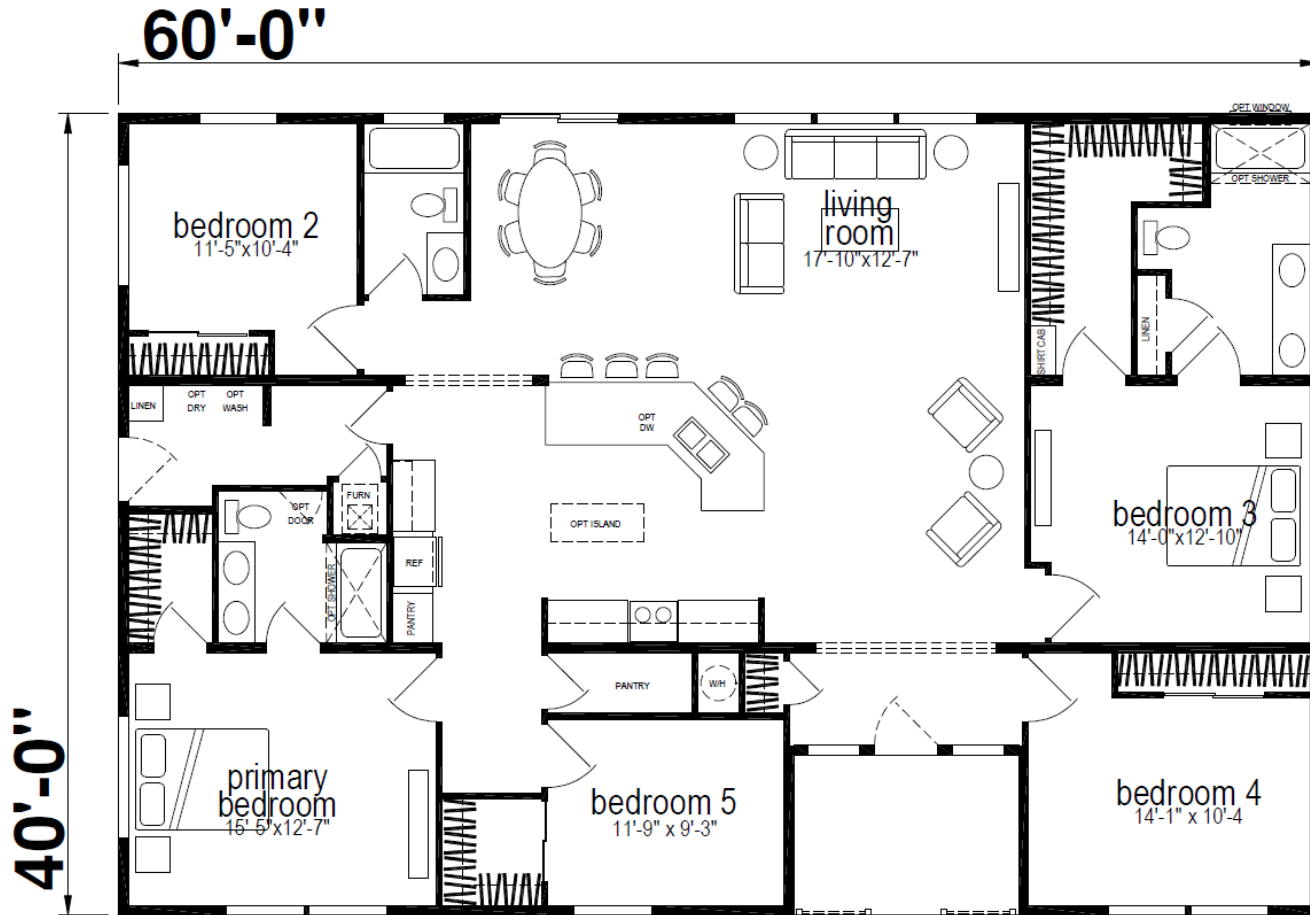

Wasco

Hillcrest Triple Series

2,310 SQ. FT. (Approximate) 5 Bedroom, 3 Bath

Last Updated: 8-14-24

CHAMPION HOMES CENTER
550 Booth Bend Rd.
McMinnville, OR 97128

NorthWestFactoryDirectHomes.com | 1-800-645-4943