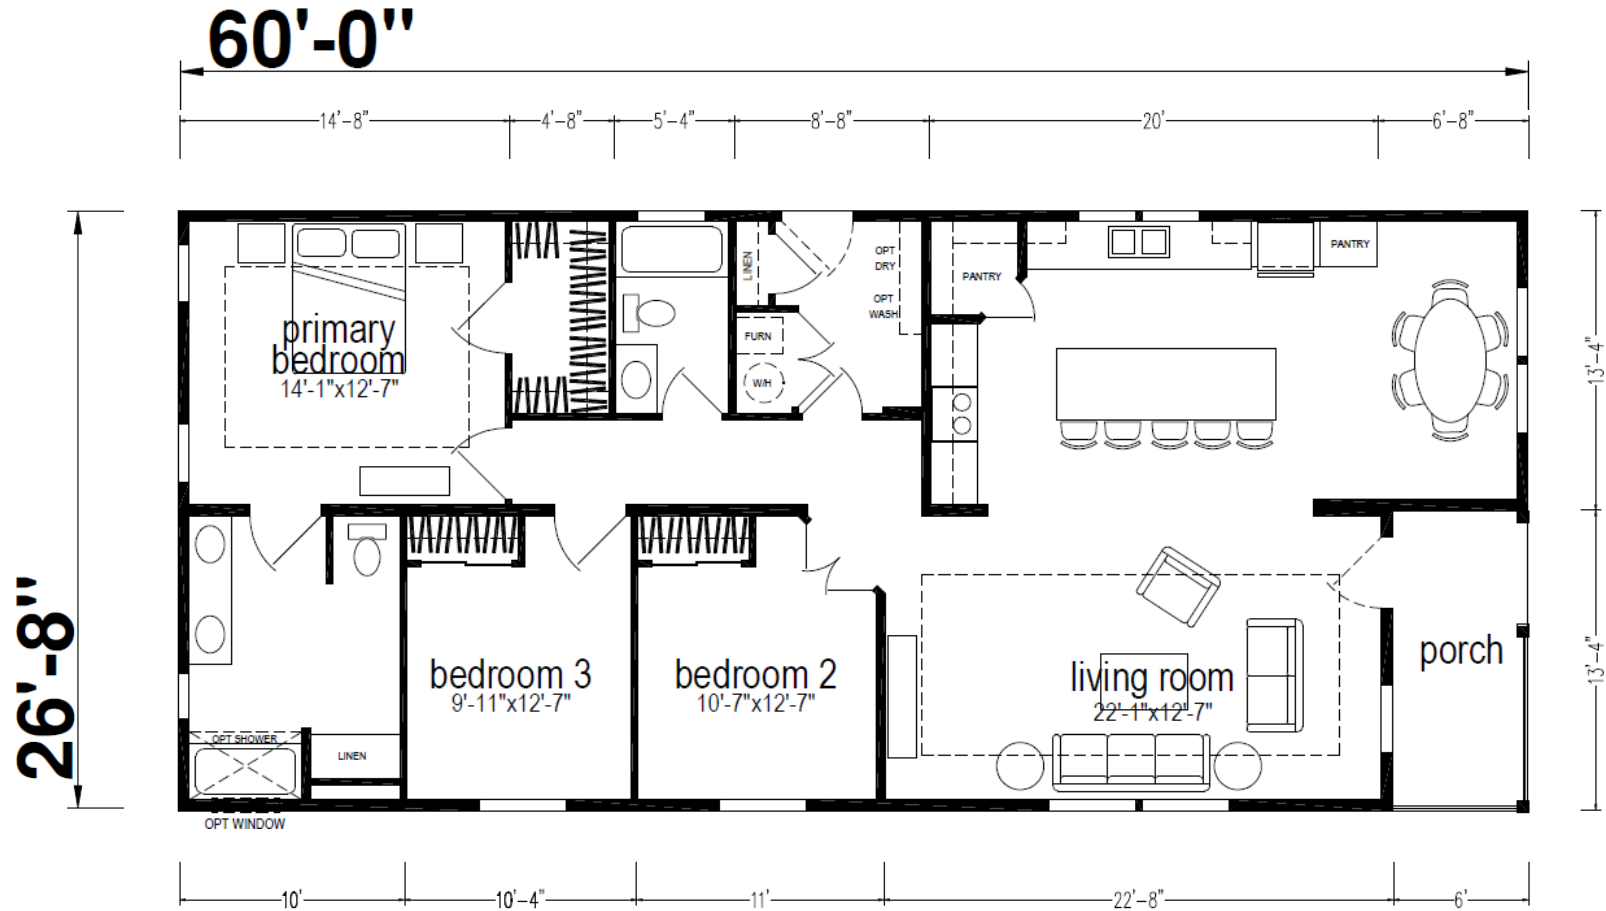

Torreon

Hillcrest Series

1,520 SQ. FT. (Approximate) 3 Bedroom, 2 Bath

Last Updated: 8-14-24

CHAMPION HOMES CENTER
550 Booth Bend Rd.
McMinnville, OR 97128

NorthWestFactoryDirectHomes.com | 1-800-645-4943

IMPORTANT: Champion Homes reserves the right to modify, cancel or substitute products or features of this event at any time without prior notice or obligation. Pictures and other promotional materials are representative and may depict or contain floor plans, square footages, elevations, options, upgrades, extra design features, decorations, floor coverings, specialty light fixtures, custom paint and wall coverings, window treatments, landscaping, sound and alarm systems, furnishings, appliances, and other designer/decorator features and amenities that are not included as part of the home and/or may not be available at all locations. Home, pricing and community information is subject to change, and homes to prior sale, at any time without notice or obligation. ©2020 Alta Cima Corp. All rights reserved.