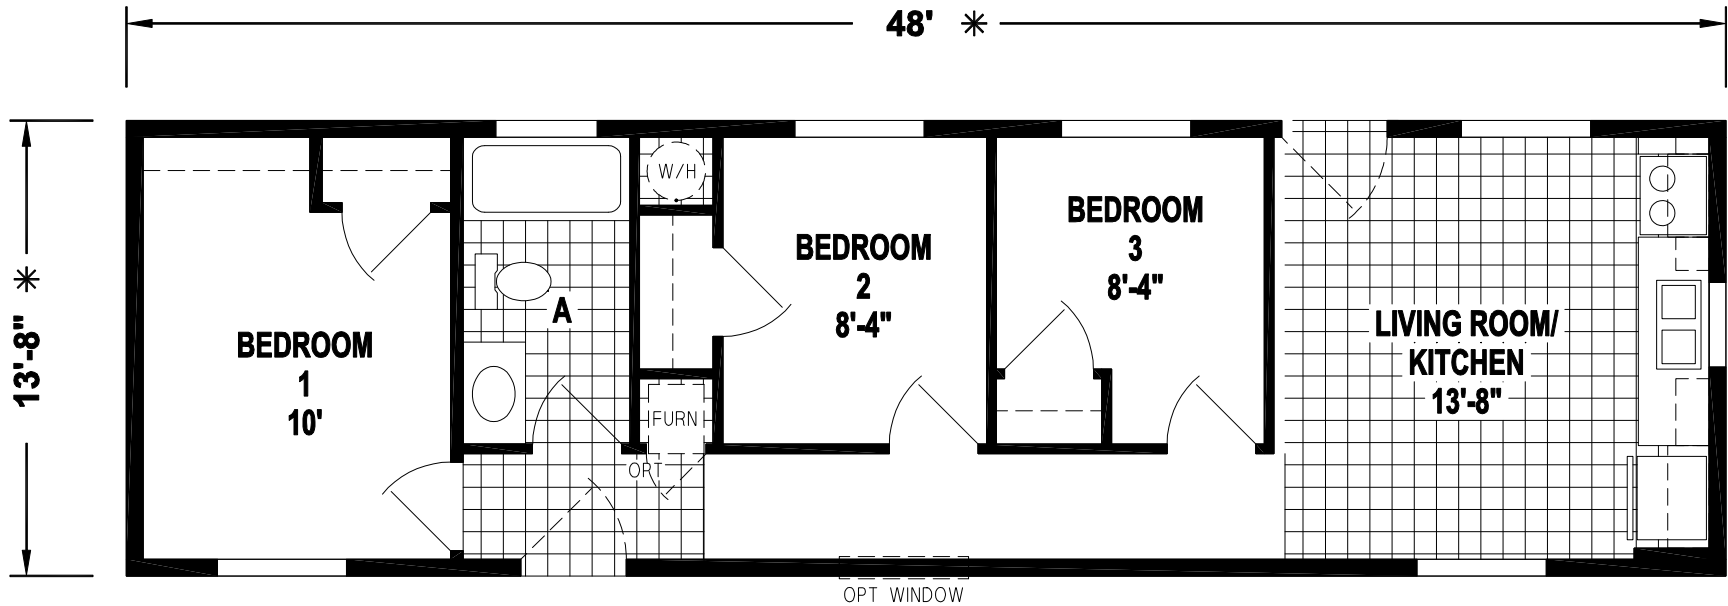

# Thrifty 3

Ramada Value Series

656 SQ. FT. (Approximate) 3 Bedroom, 1 Bath

**CHAMPION**  
HOMES CENTER

Last Updated: 9-13-23

**OPTION  
WASHER/DRYER**

**OPTION  
60" SHOWER**

**CHAMPION HOMES CENTER**  
550 Booth Bend Rd.  
McMinnville, OR 97128