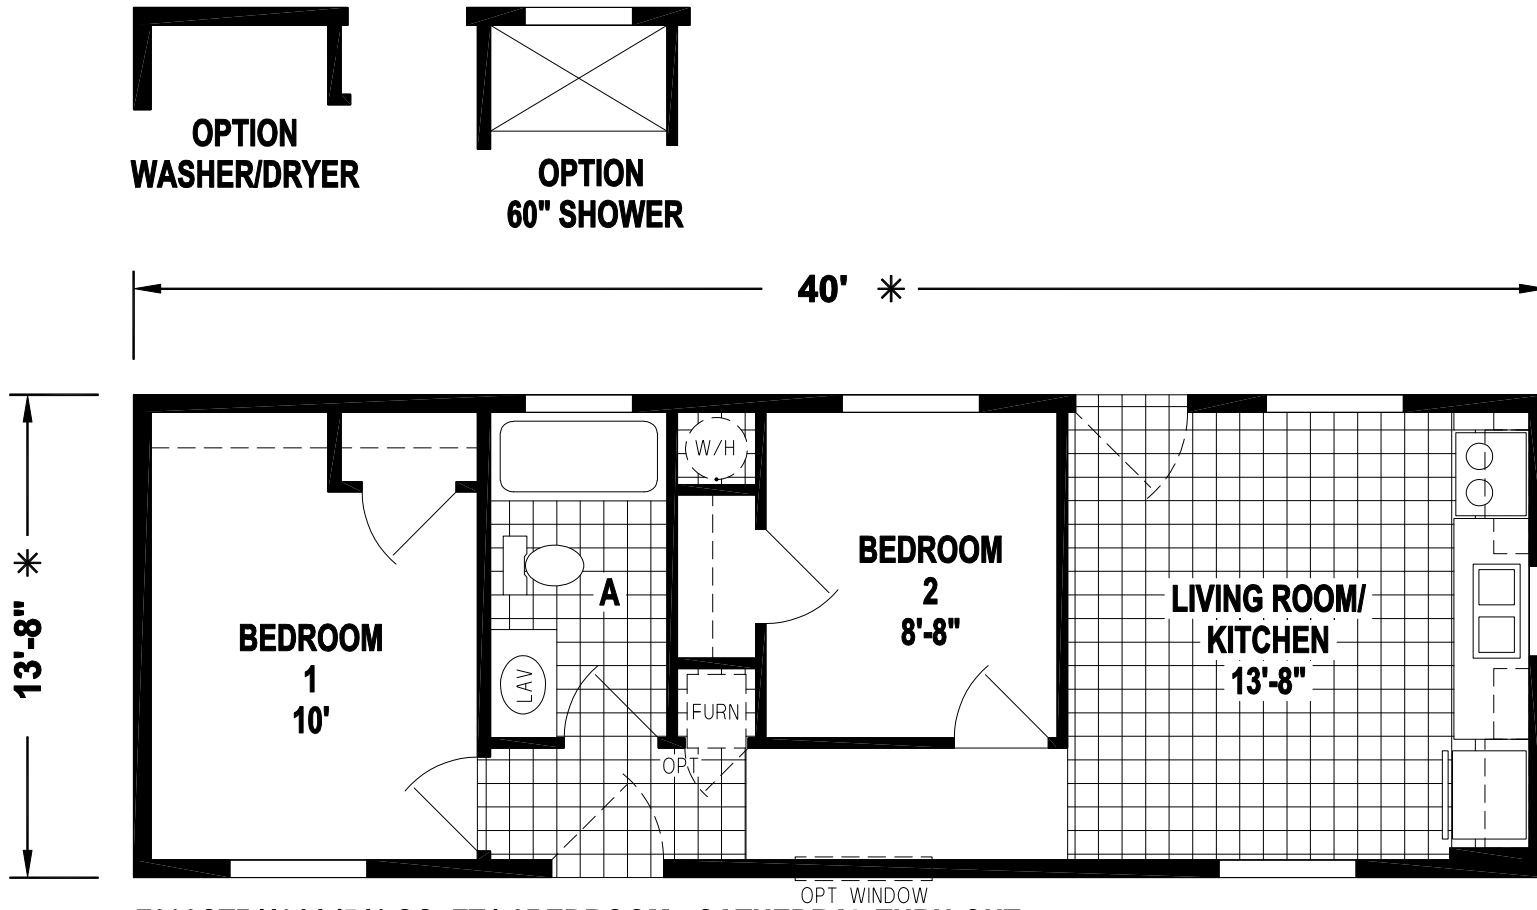

# Thrifty 2

Ramada Value Series

546 SQ. FT. (Approximate) 2 Bedroom, 1 Bath

CHAMPION<sup>®</sup>  
HOMES CENTER

Last Updated: 9-13-23

CHAMPION HOMES CENTER  
550 Booth Bend Rd.  
McMinnville, OR 97128

NorthWestFactoryDirectHomes.com | 1-800-645-4943