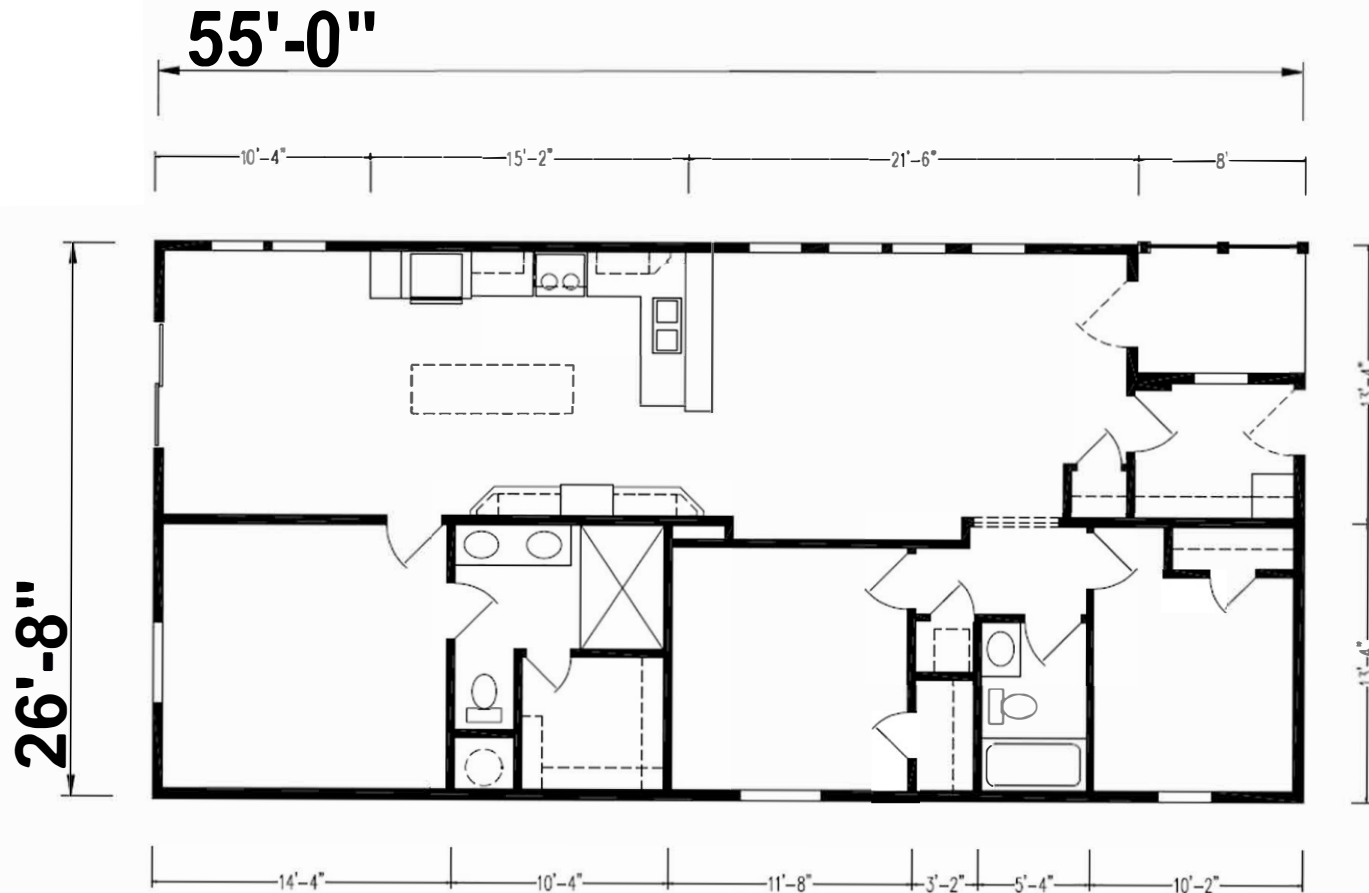

Terramar

Genesis Series

1,417 SQ. FT. (Approximate) 3 Bedroom, 2 Bath

Last Updated: 5-31-24

CHAMPION HOMES CENTER
550 Booth Bend Rd.
McMinnville, OR 97128

NorthWestFactoryDirectHomes.com | 1-800-645-4943

IMPORTANT: Champion Homes reserves the right to modify, cancel or substitute products or features of this event at any time without prior notice or obligation. Pictures and other promotional materials are representative and may depict or contain floor plans, square footages, elevations, options, upgrades, extra design features, decorations, floor coverings, specialty light fixtures, custom paint and wall coverings, window treatments, landscaping, sound and alarm systems, furnishings, appliances, and other designer/decorator features and amenities that are not included as part of the home and/or may not be available at all locations. Home, pricing and community information is subject to change, and homes to prior sale, at any time without notice or obligation. ©2020 Alta Cima Corp. All rights reserved.