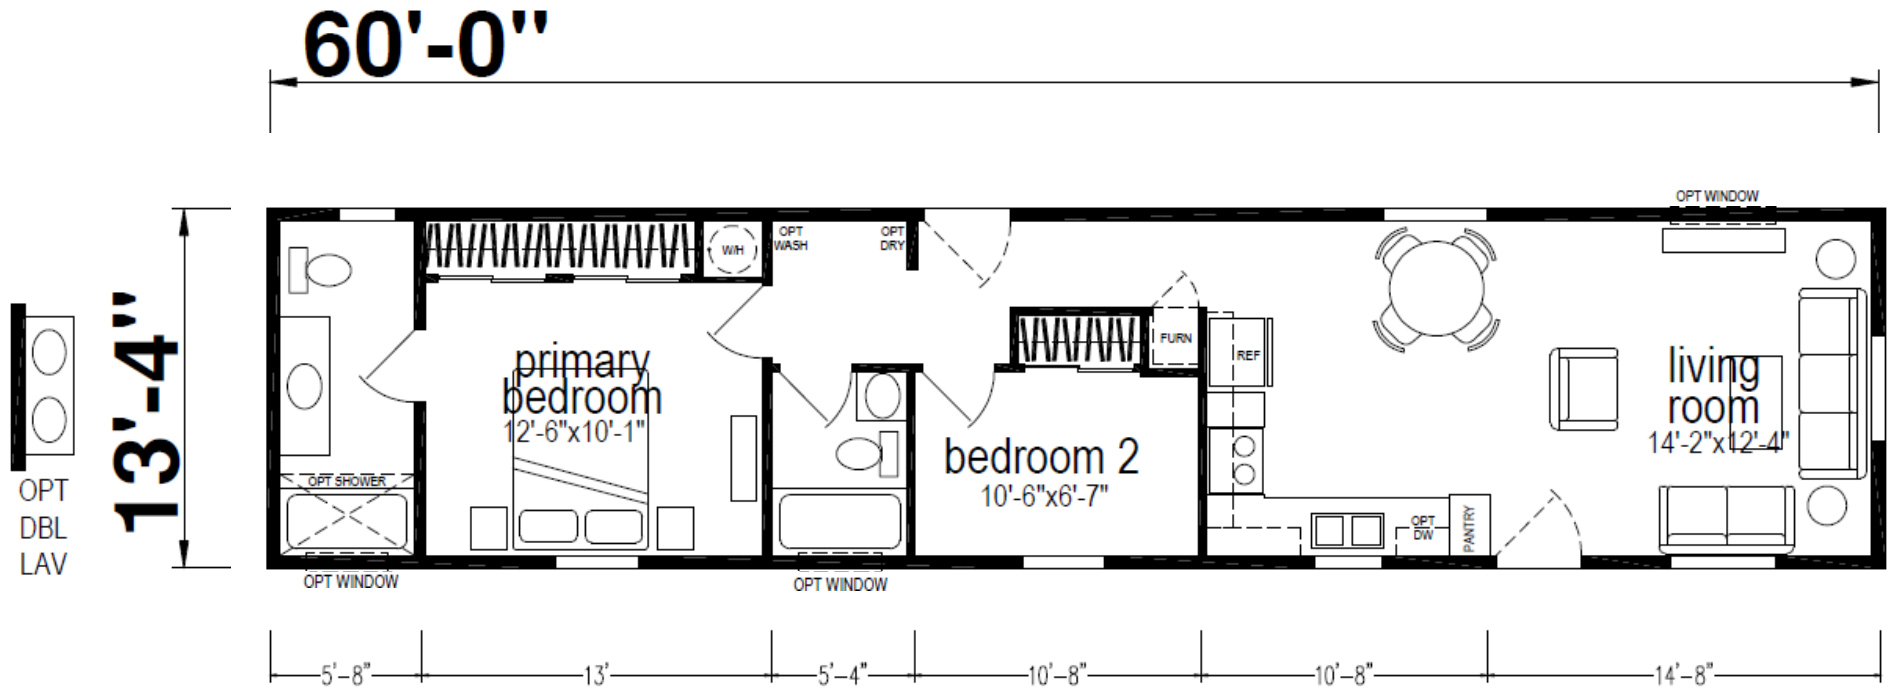

# Symonds

Ridgewood Series

800 SQ. FT. (Approximate) 2 Bedroom, 2 Bath

Last Updated: 8-14-24

**CHAMPION HOMES CENTER**  
550 Booth Bend Rd.  
McMinnville, OR 97128

**NorthWestFactoryDirectHomes.com | 1-800-645-4943**