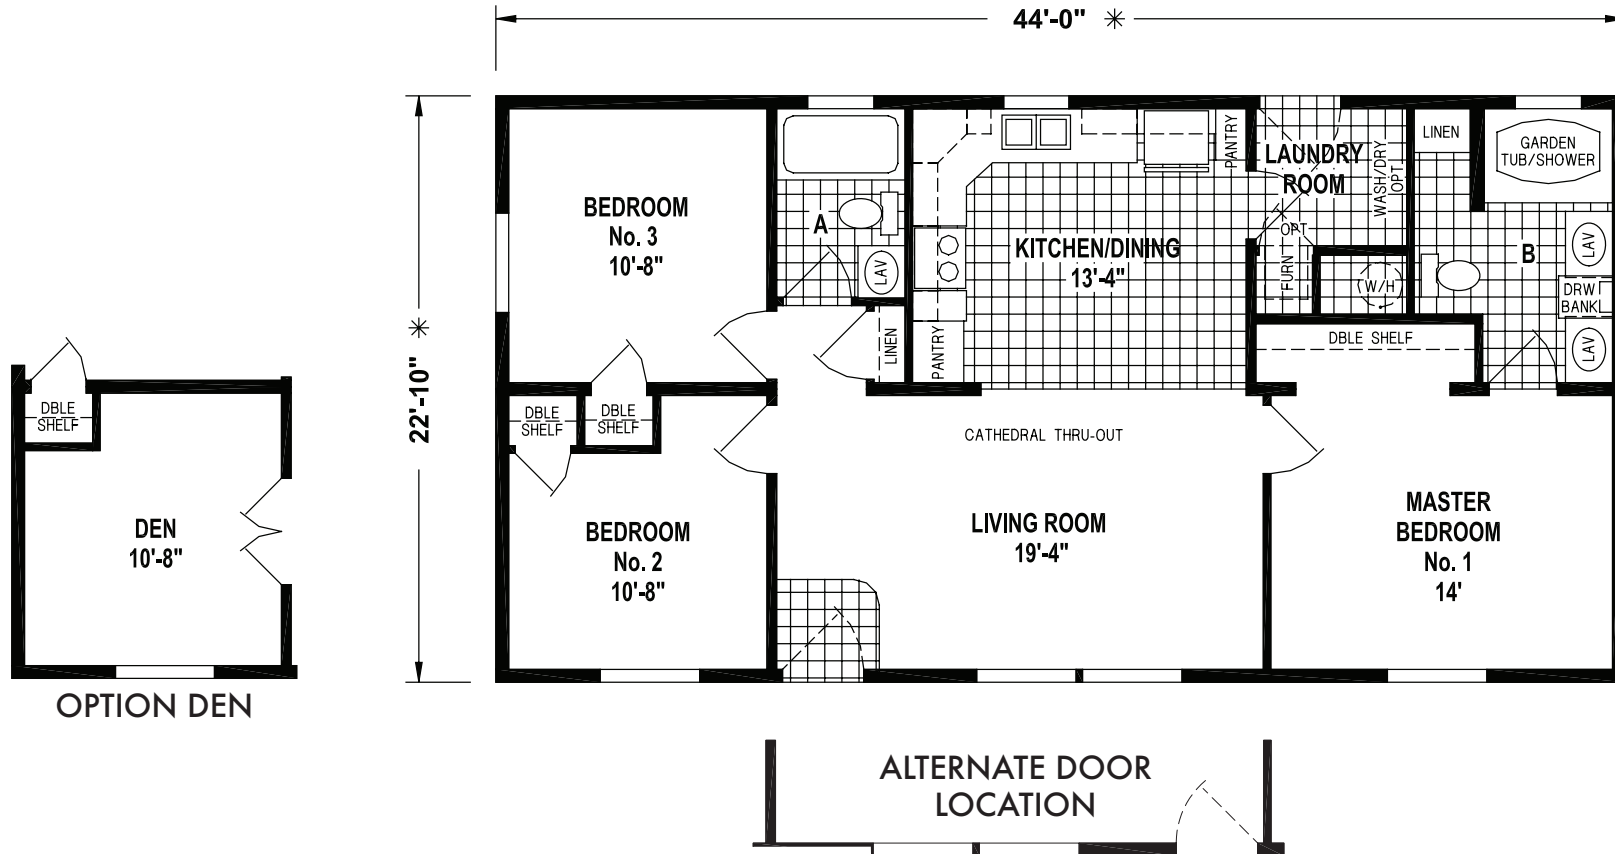

Sutherland

West Ridge Doublewide Series

1,004 SQ. FT. (Approximate) 3 Bedrooms, 2 Baths

Last Updated: 10-14-22

OPTION DEN

CHAMPION HOMES CENTER
550 Booth Bend Rd.
McMinnville, OR 97128

NorthWestFactoryDirectHomes.com | 1-800-645-4943