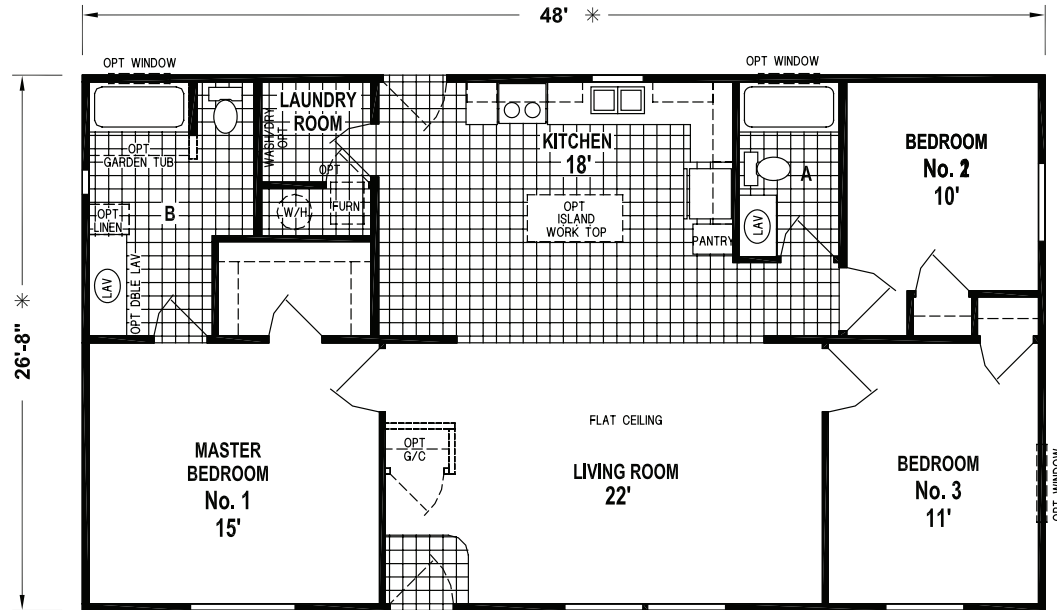

# Rexburg

Arlington Series

1,280 SQ. FT. (Approximate) 3 Bedroom, 2 Bath

Last Updated: 9-7-23

OPT WINDOW  
SHOWER  
OPTION 60" SHOWER  
AT MASTER BATH

OPT WINDOW  
SHOWER  
OPTION 60" SHOWER  
AT HALL BATH